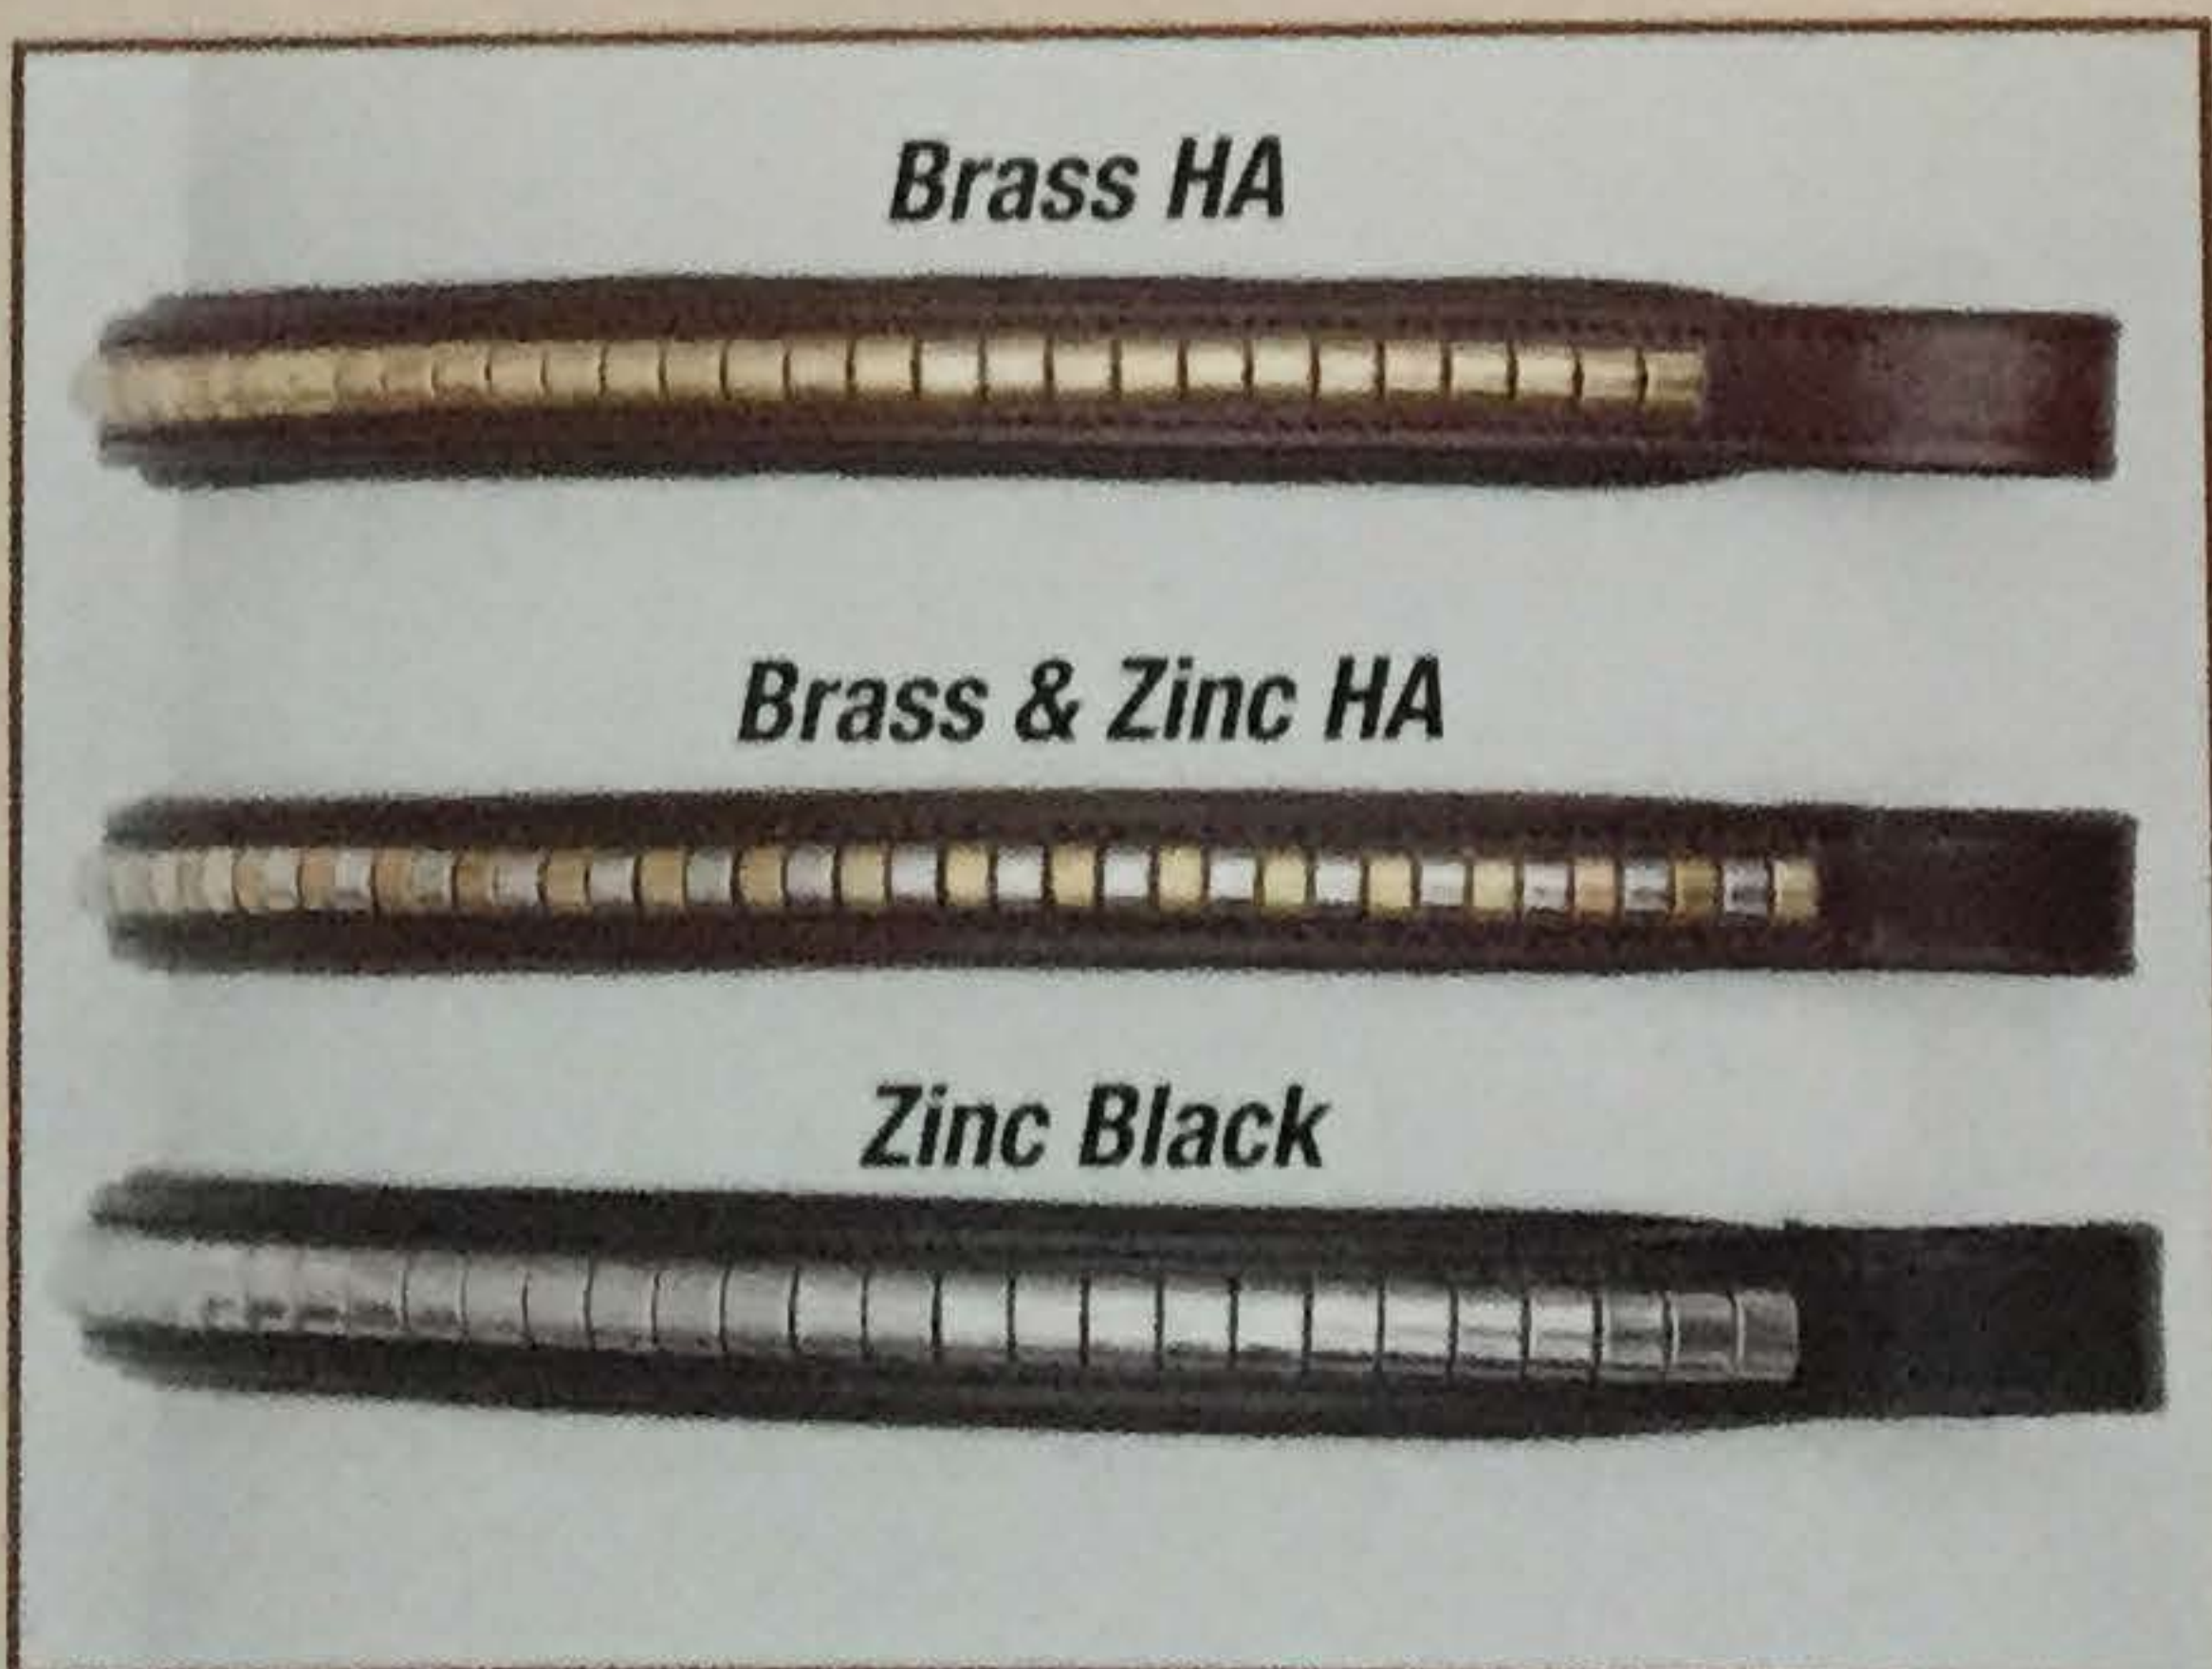

#NF Clincher Browband, Cob, Horse, Oversize $26.95