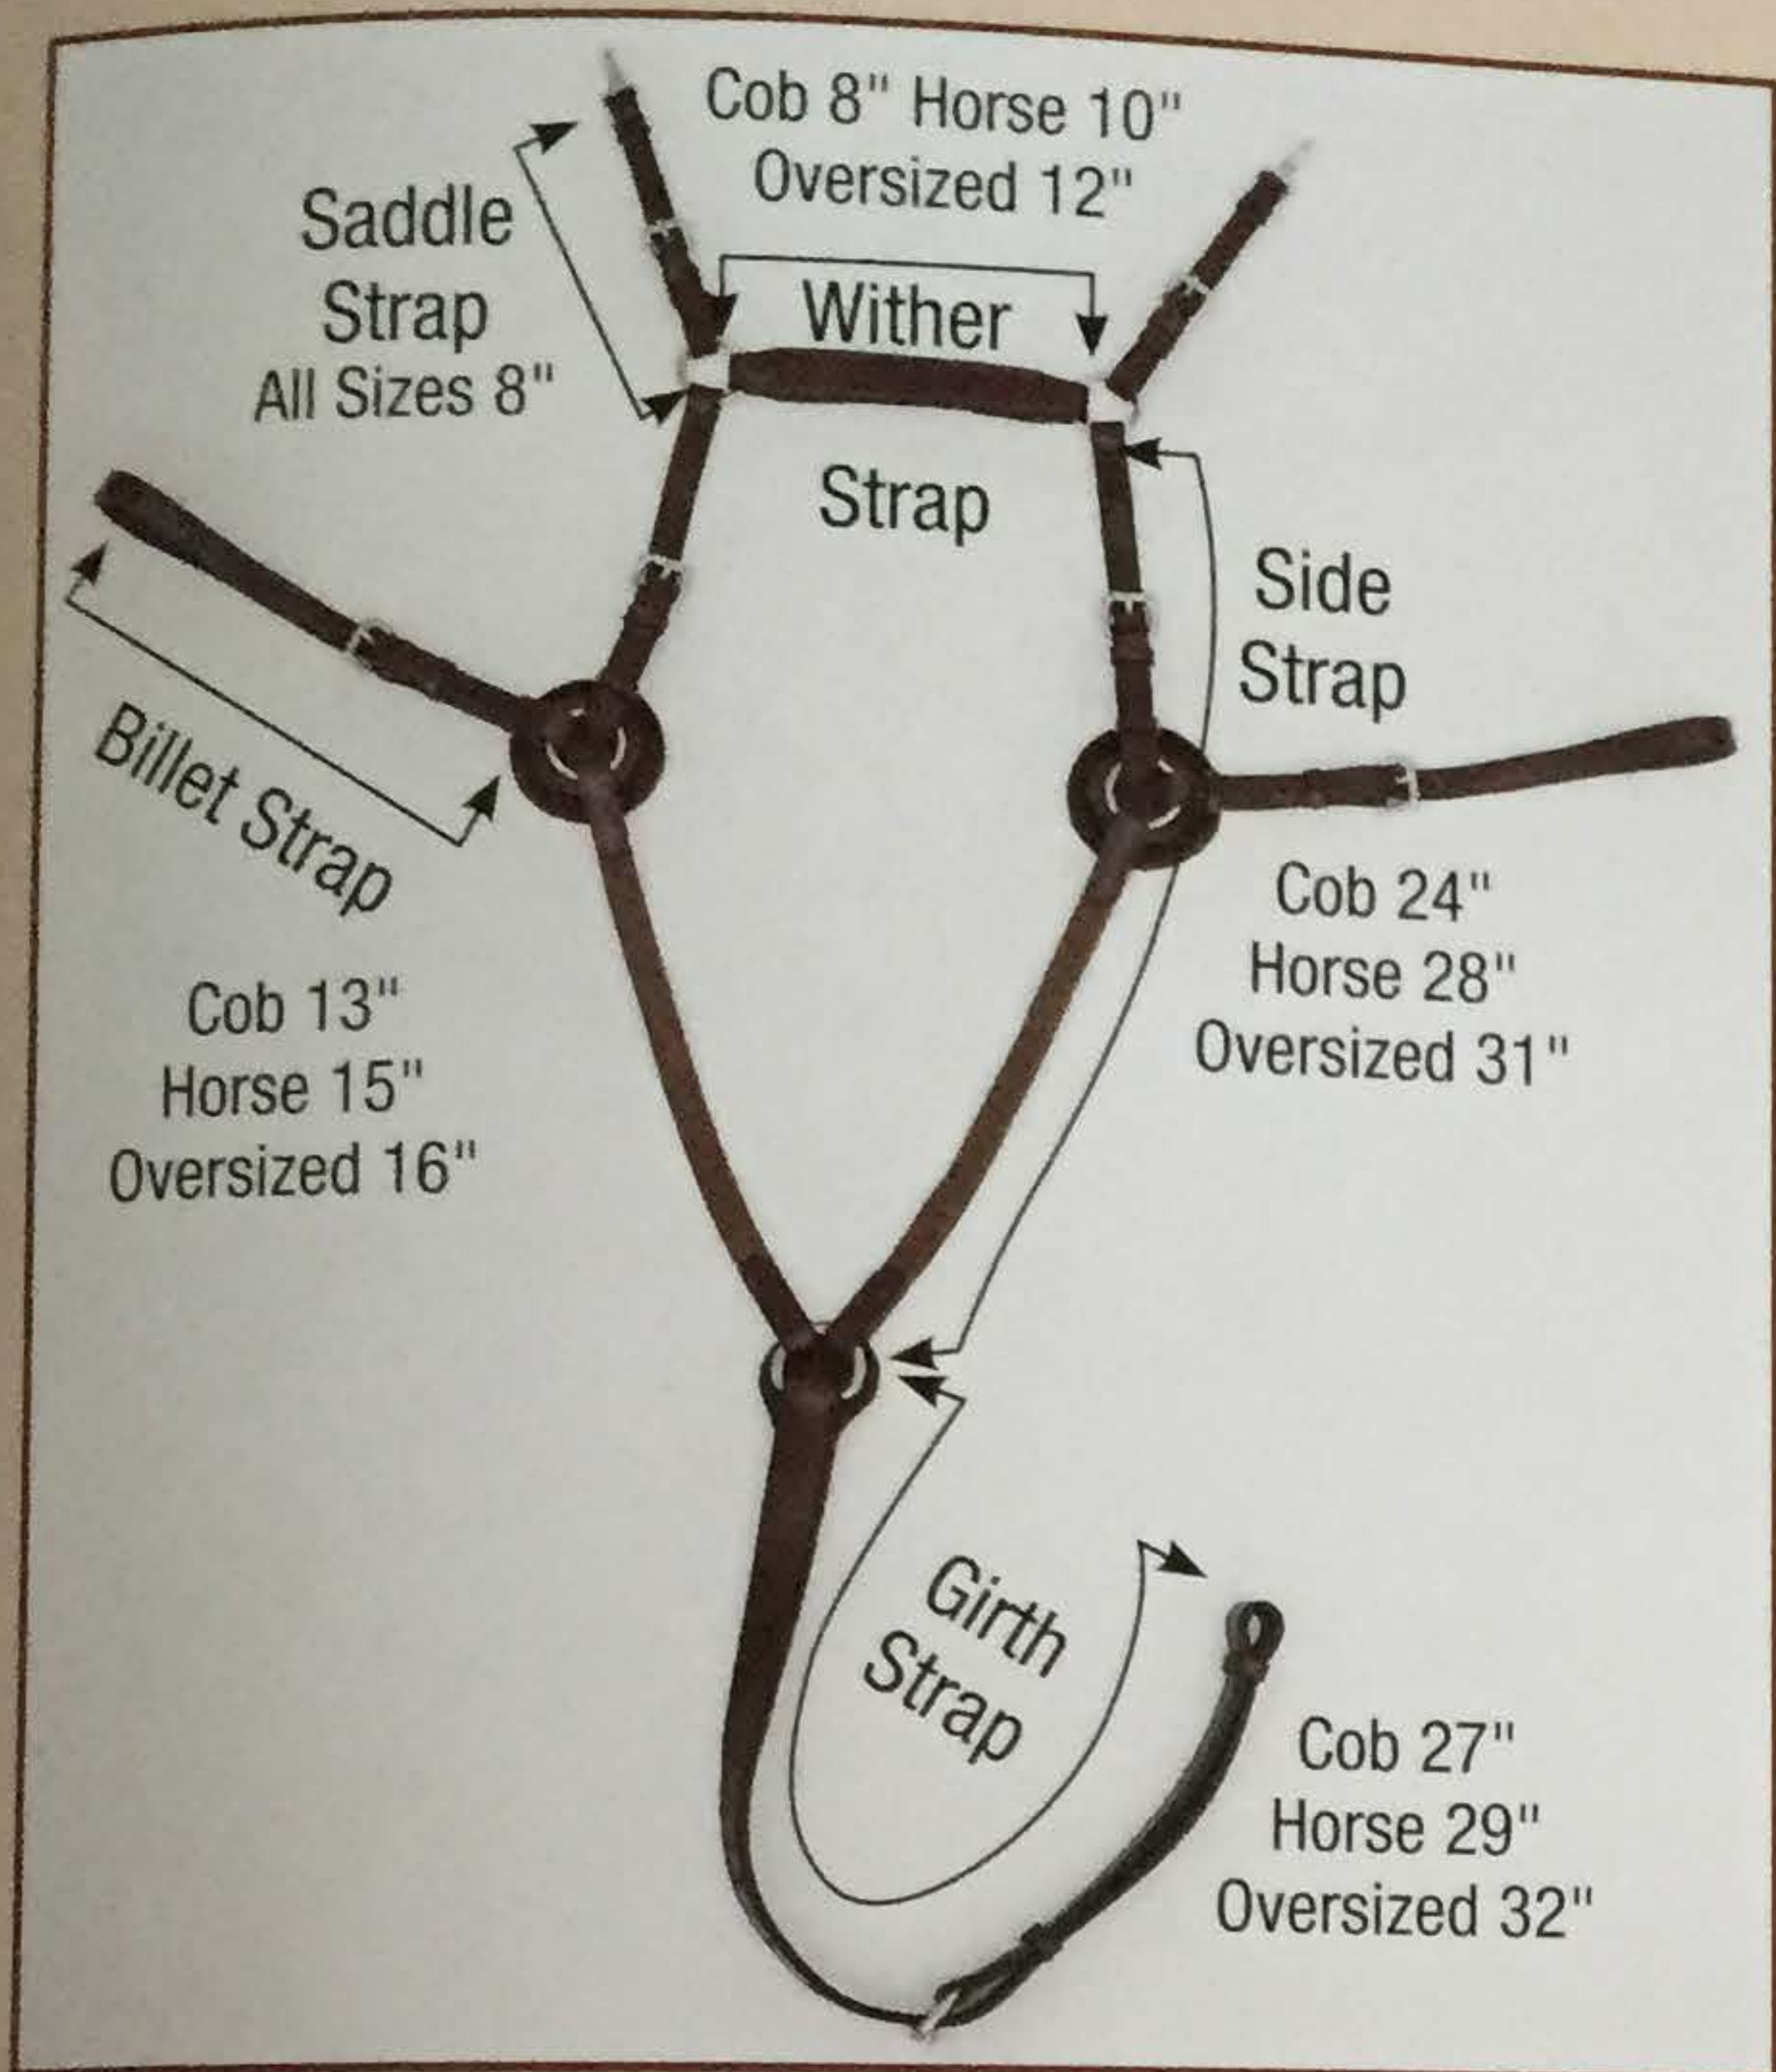

#49E Running Attachment with Elastic
 Cob and Horse Size.....\$54.00
 Oversized.....\$56.00

*Available in Havana or Black
 Solid Brass or SS Hardware*

Clips for Attachments

#W56
 3/4" Snap. \$3.00

#B017
 3/4" Swivel Snap..... \$3.00

Available in SB or SS

#50 Standing Attachment – Cob, Horse and Oversized\$22.00

Available in Havana or Black • Solid Brass or SS Hardware

#383 5-Way Hunt Breastplate with Elastic Sidelstraps and Fleece
 Cob and Horse Size.....\$186.00
 Oversized.....\$189.00