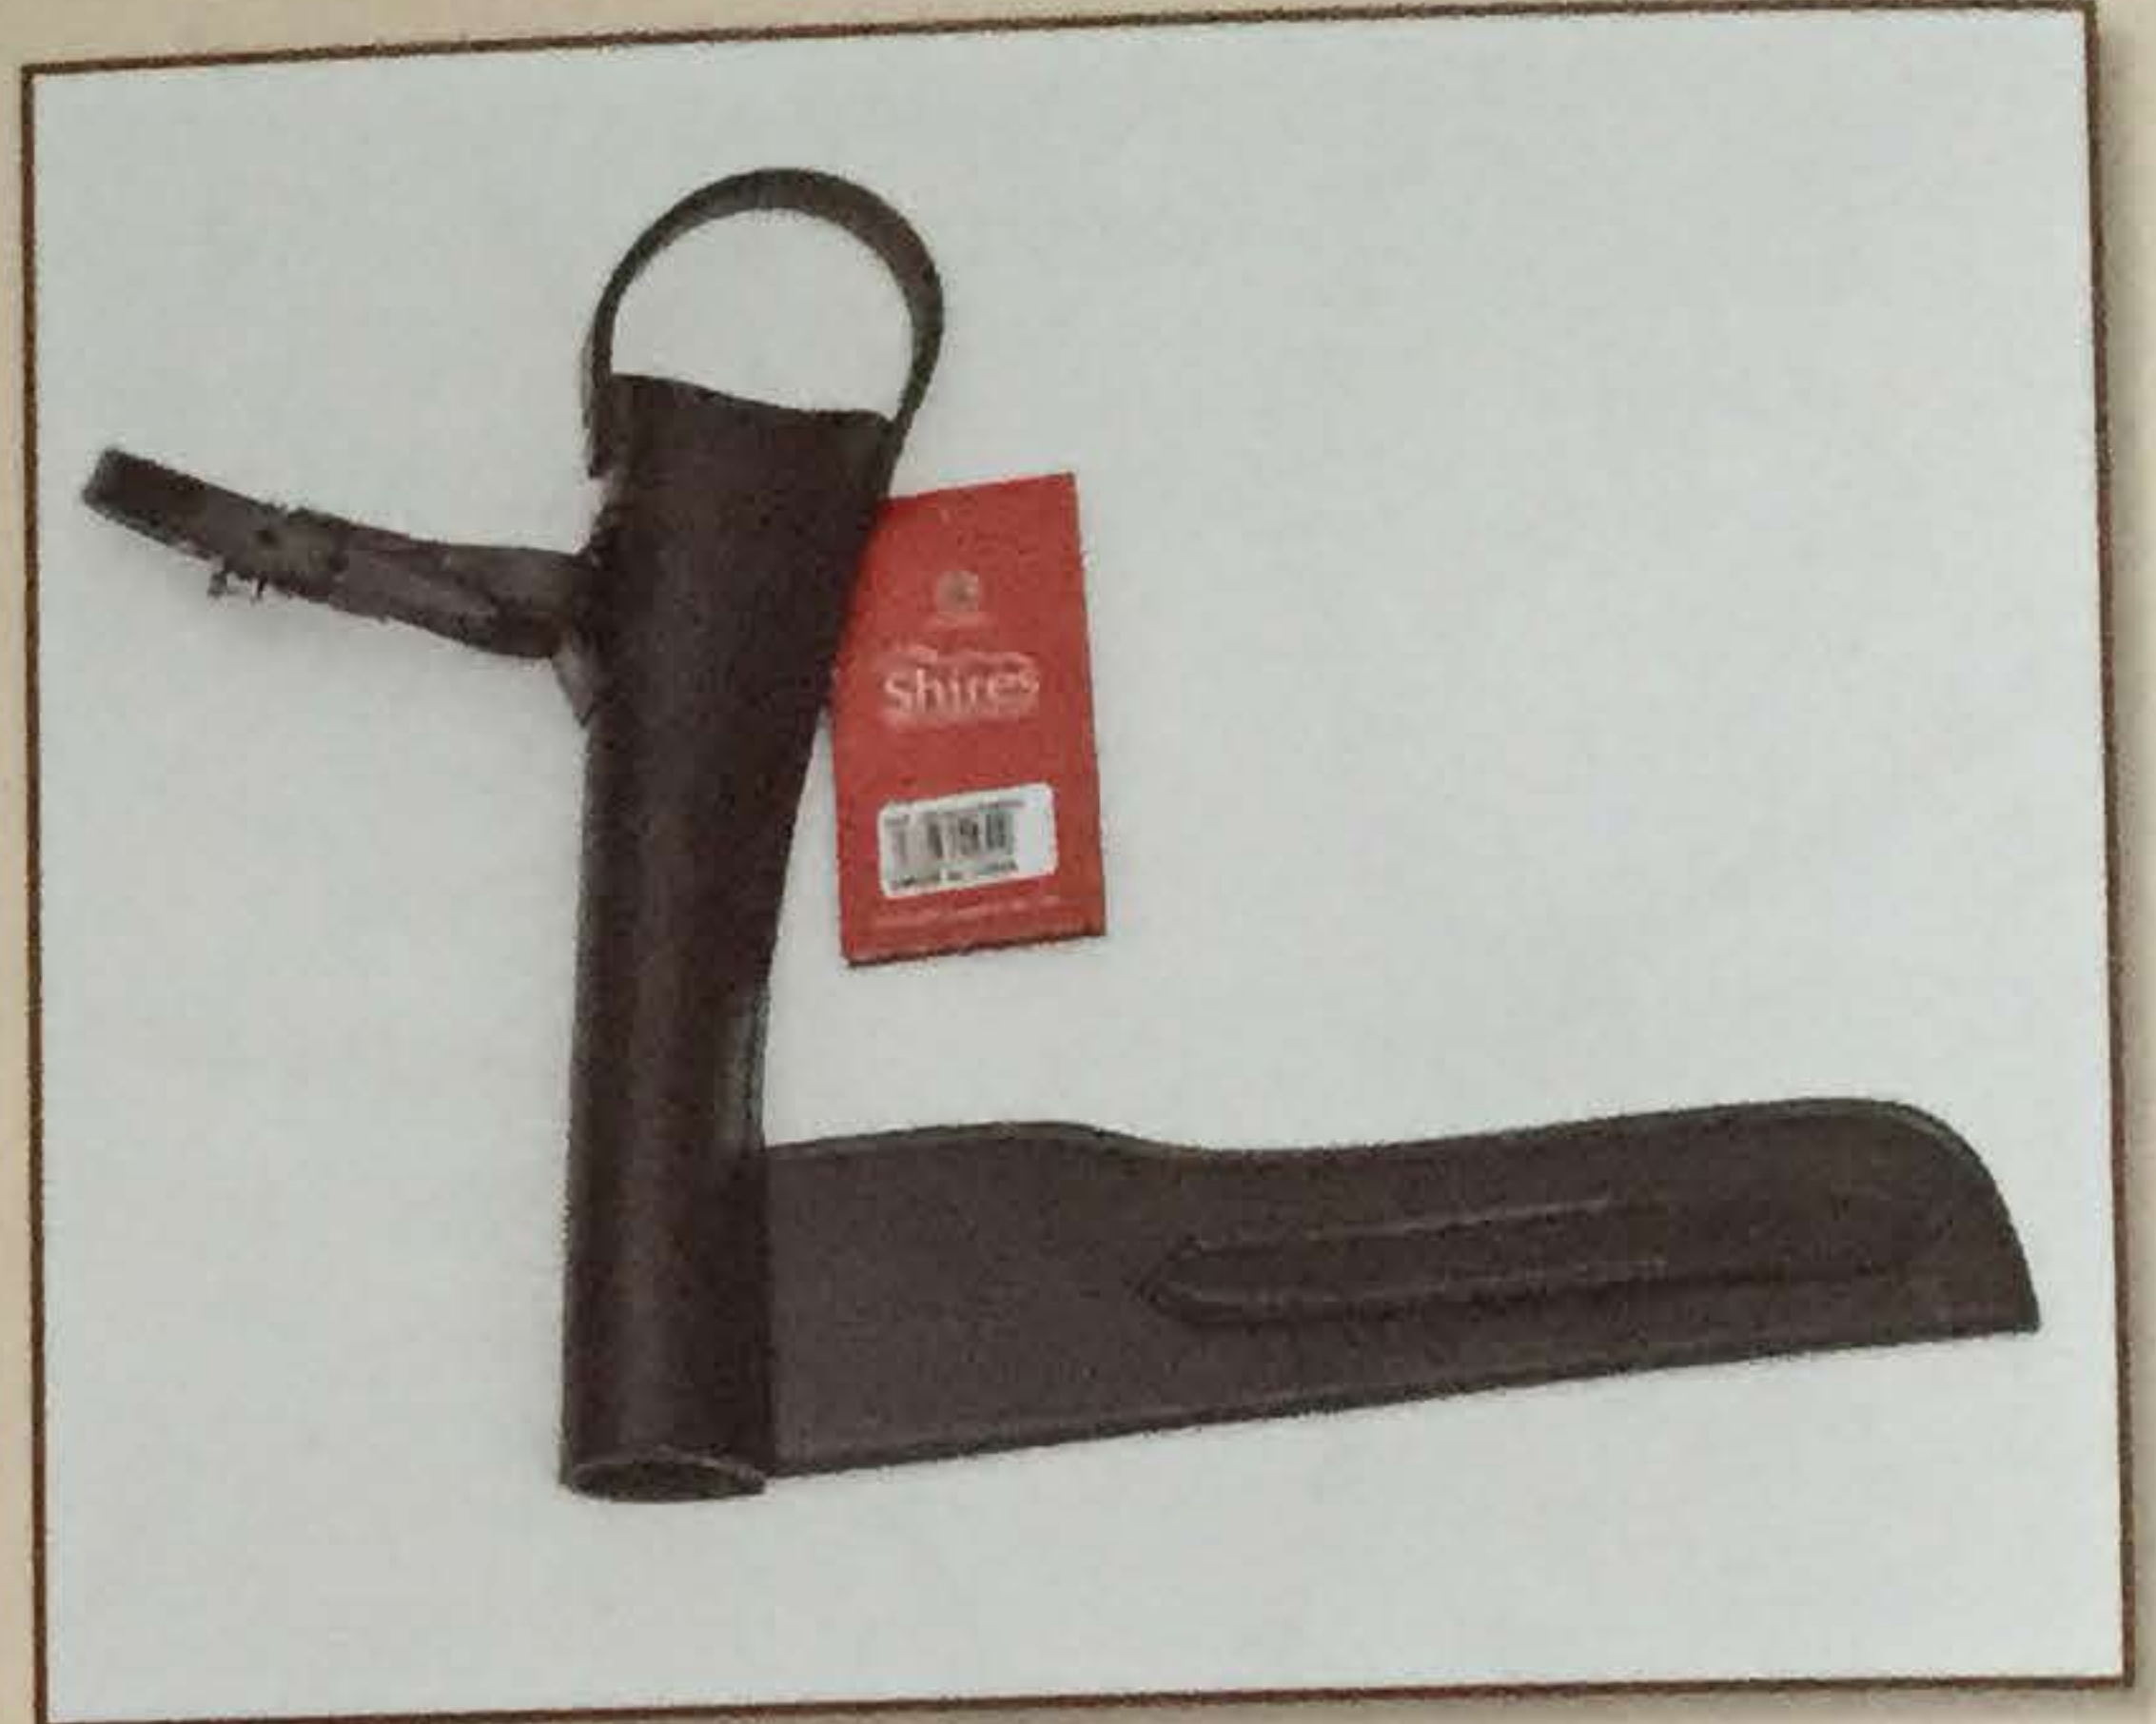

#S940 Hunting Horn Case $59.95

Custom
Pistol Cases,
Tool Cases, or
Radio Cases
Available
Call for details
717.529.6992
Ext. 0