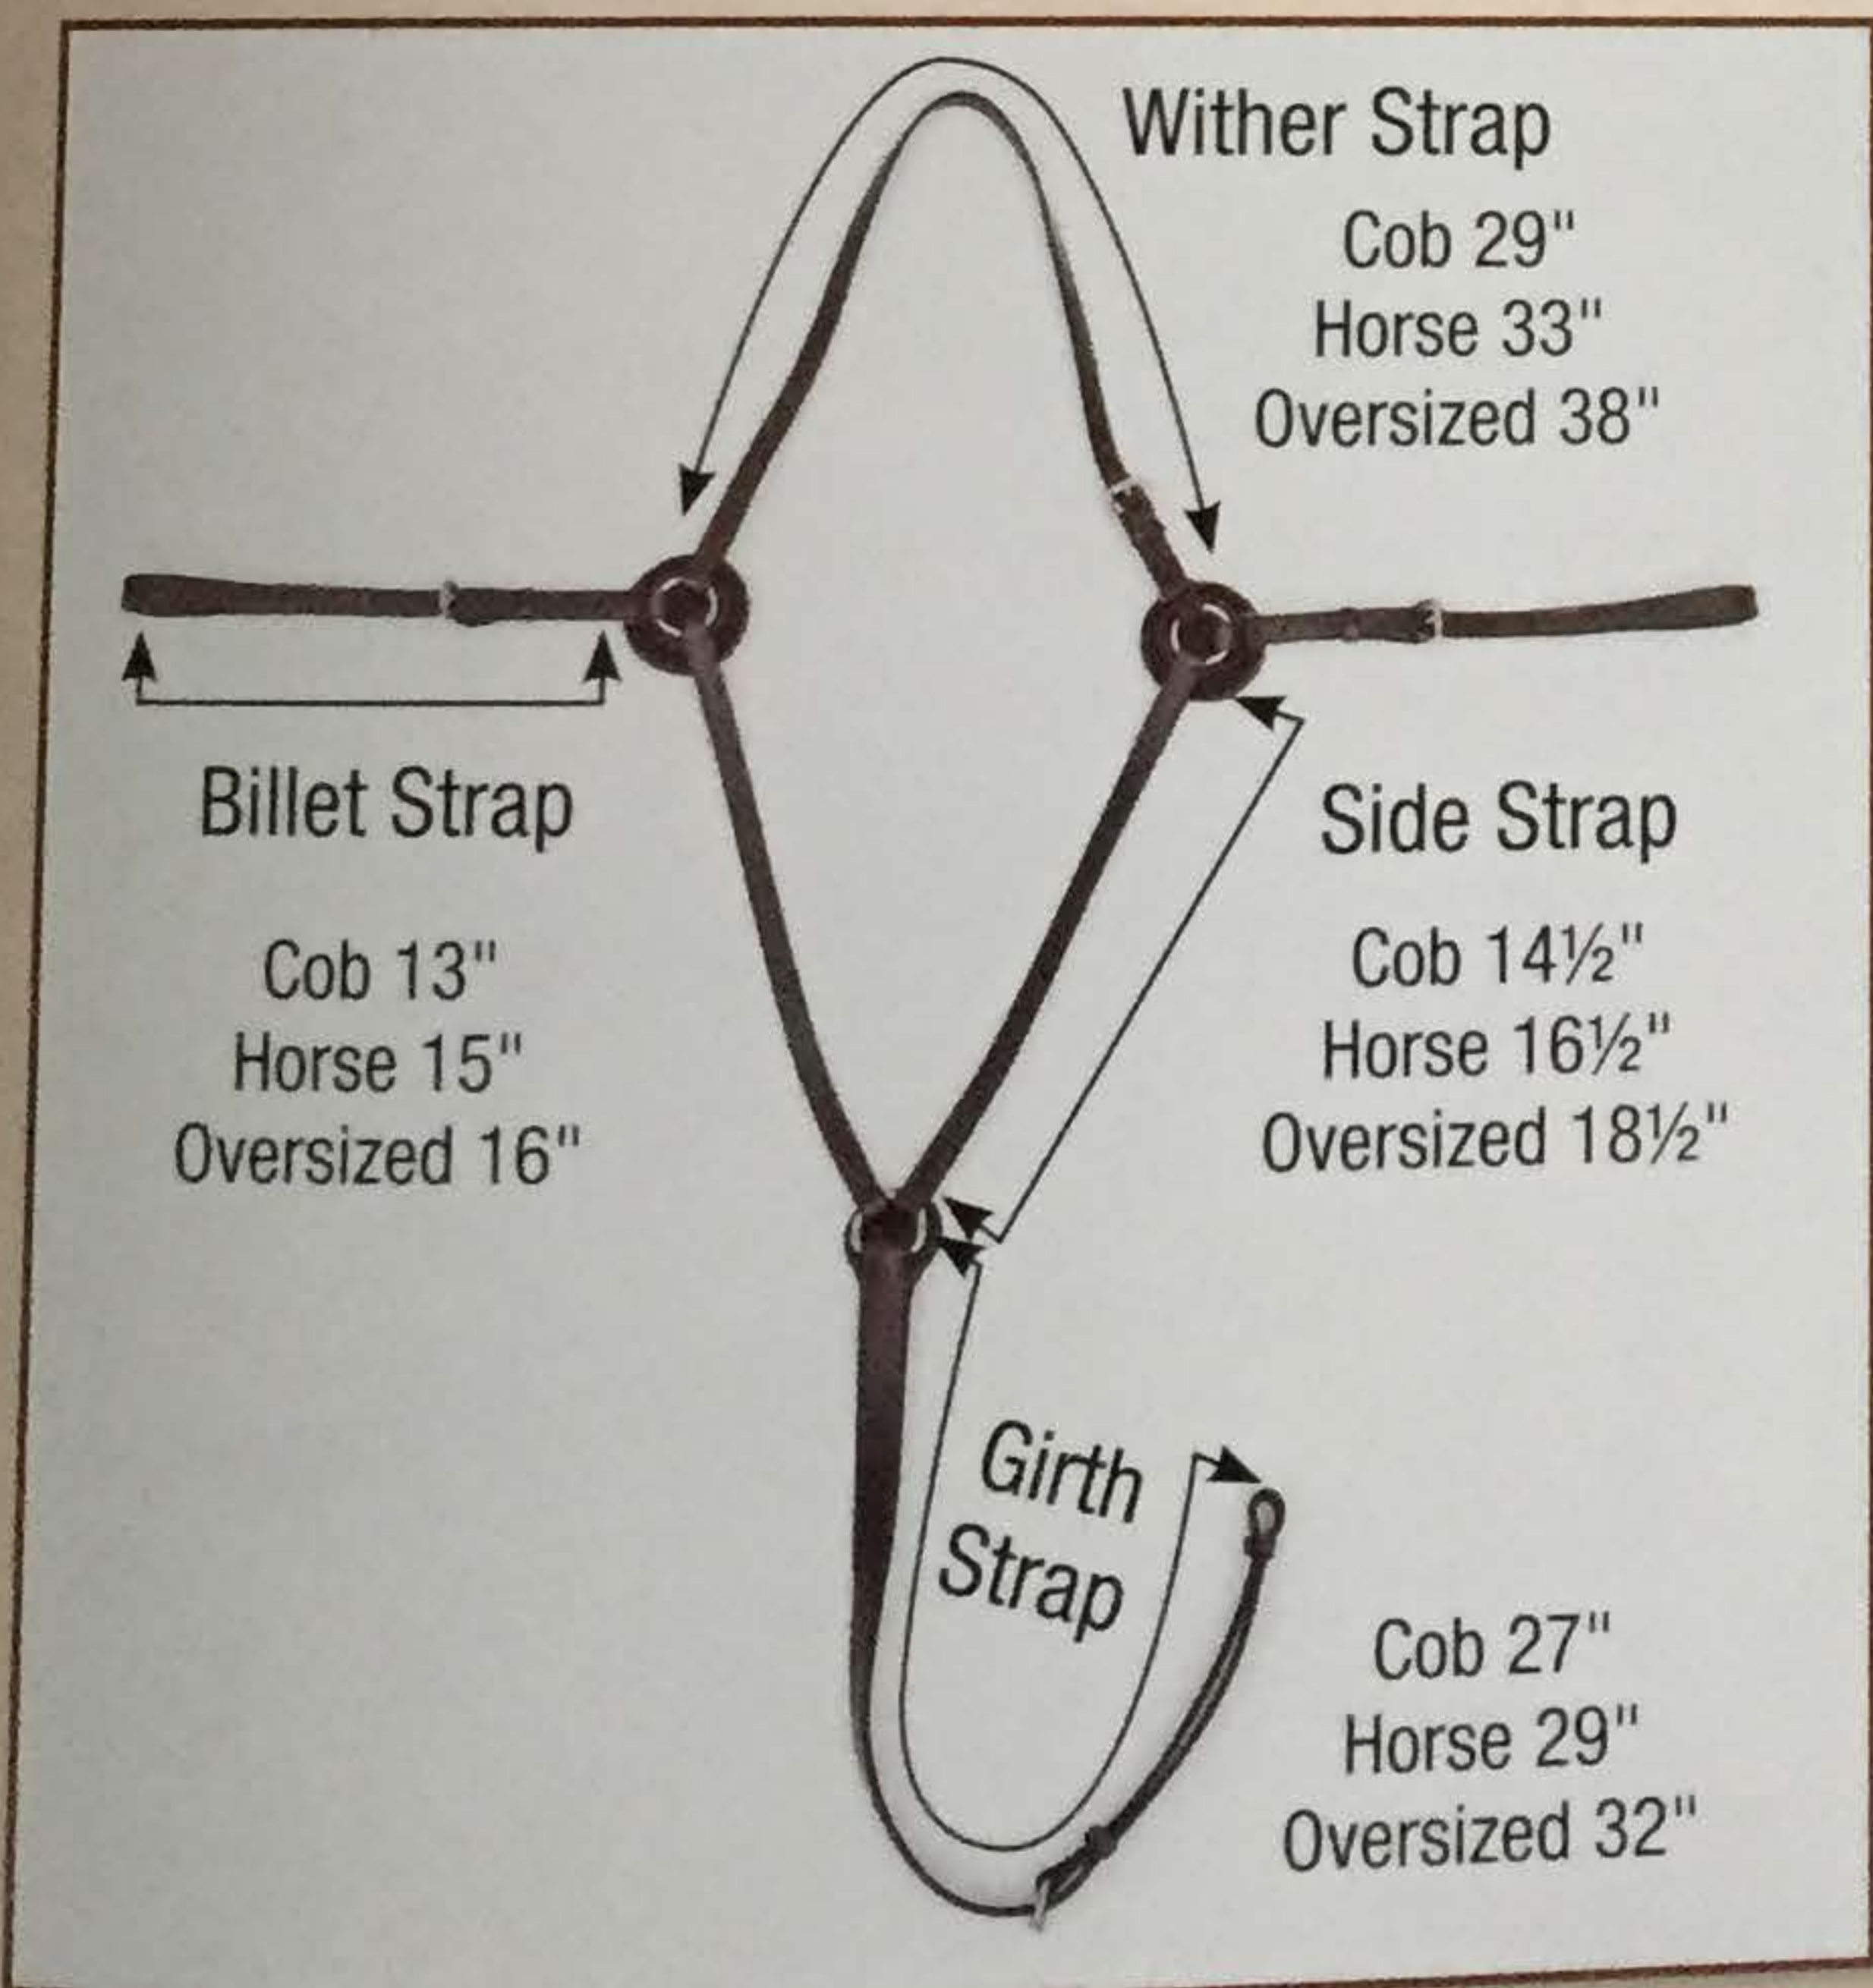

Available in SB or SS

#50 Standing Attachment – Cob, Horse and Oversized\$22.00

Available in Havana or Black • Solid Brass or SS Hardware

#383 5-Way Hunt Breastplate with Elastic Sidelstraps and Fleece
 Cob and Horse Size.....\$186.00
 Oversized.....\$189.00

*Available in Havana or Black
 Solid Brass or SS Hardware*

#347 3-Way Breastplate, All Leather with Fleece
 Cob & Horse\$153.00
 Oversized.....\$153.00

Breastplate Sizes
 For 14-14.3 hand horse order, Cob size.
 For 15- 15.3 hand horse order, Horse size.
 For 16-17 hand horse order, Oversized.
*If not sure which size to order,
 please call for more information.*