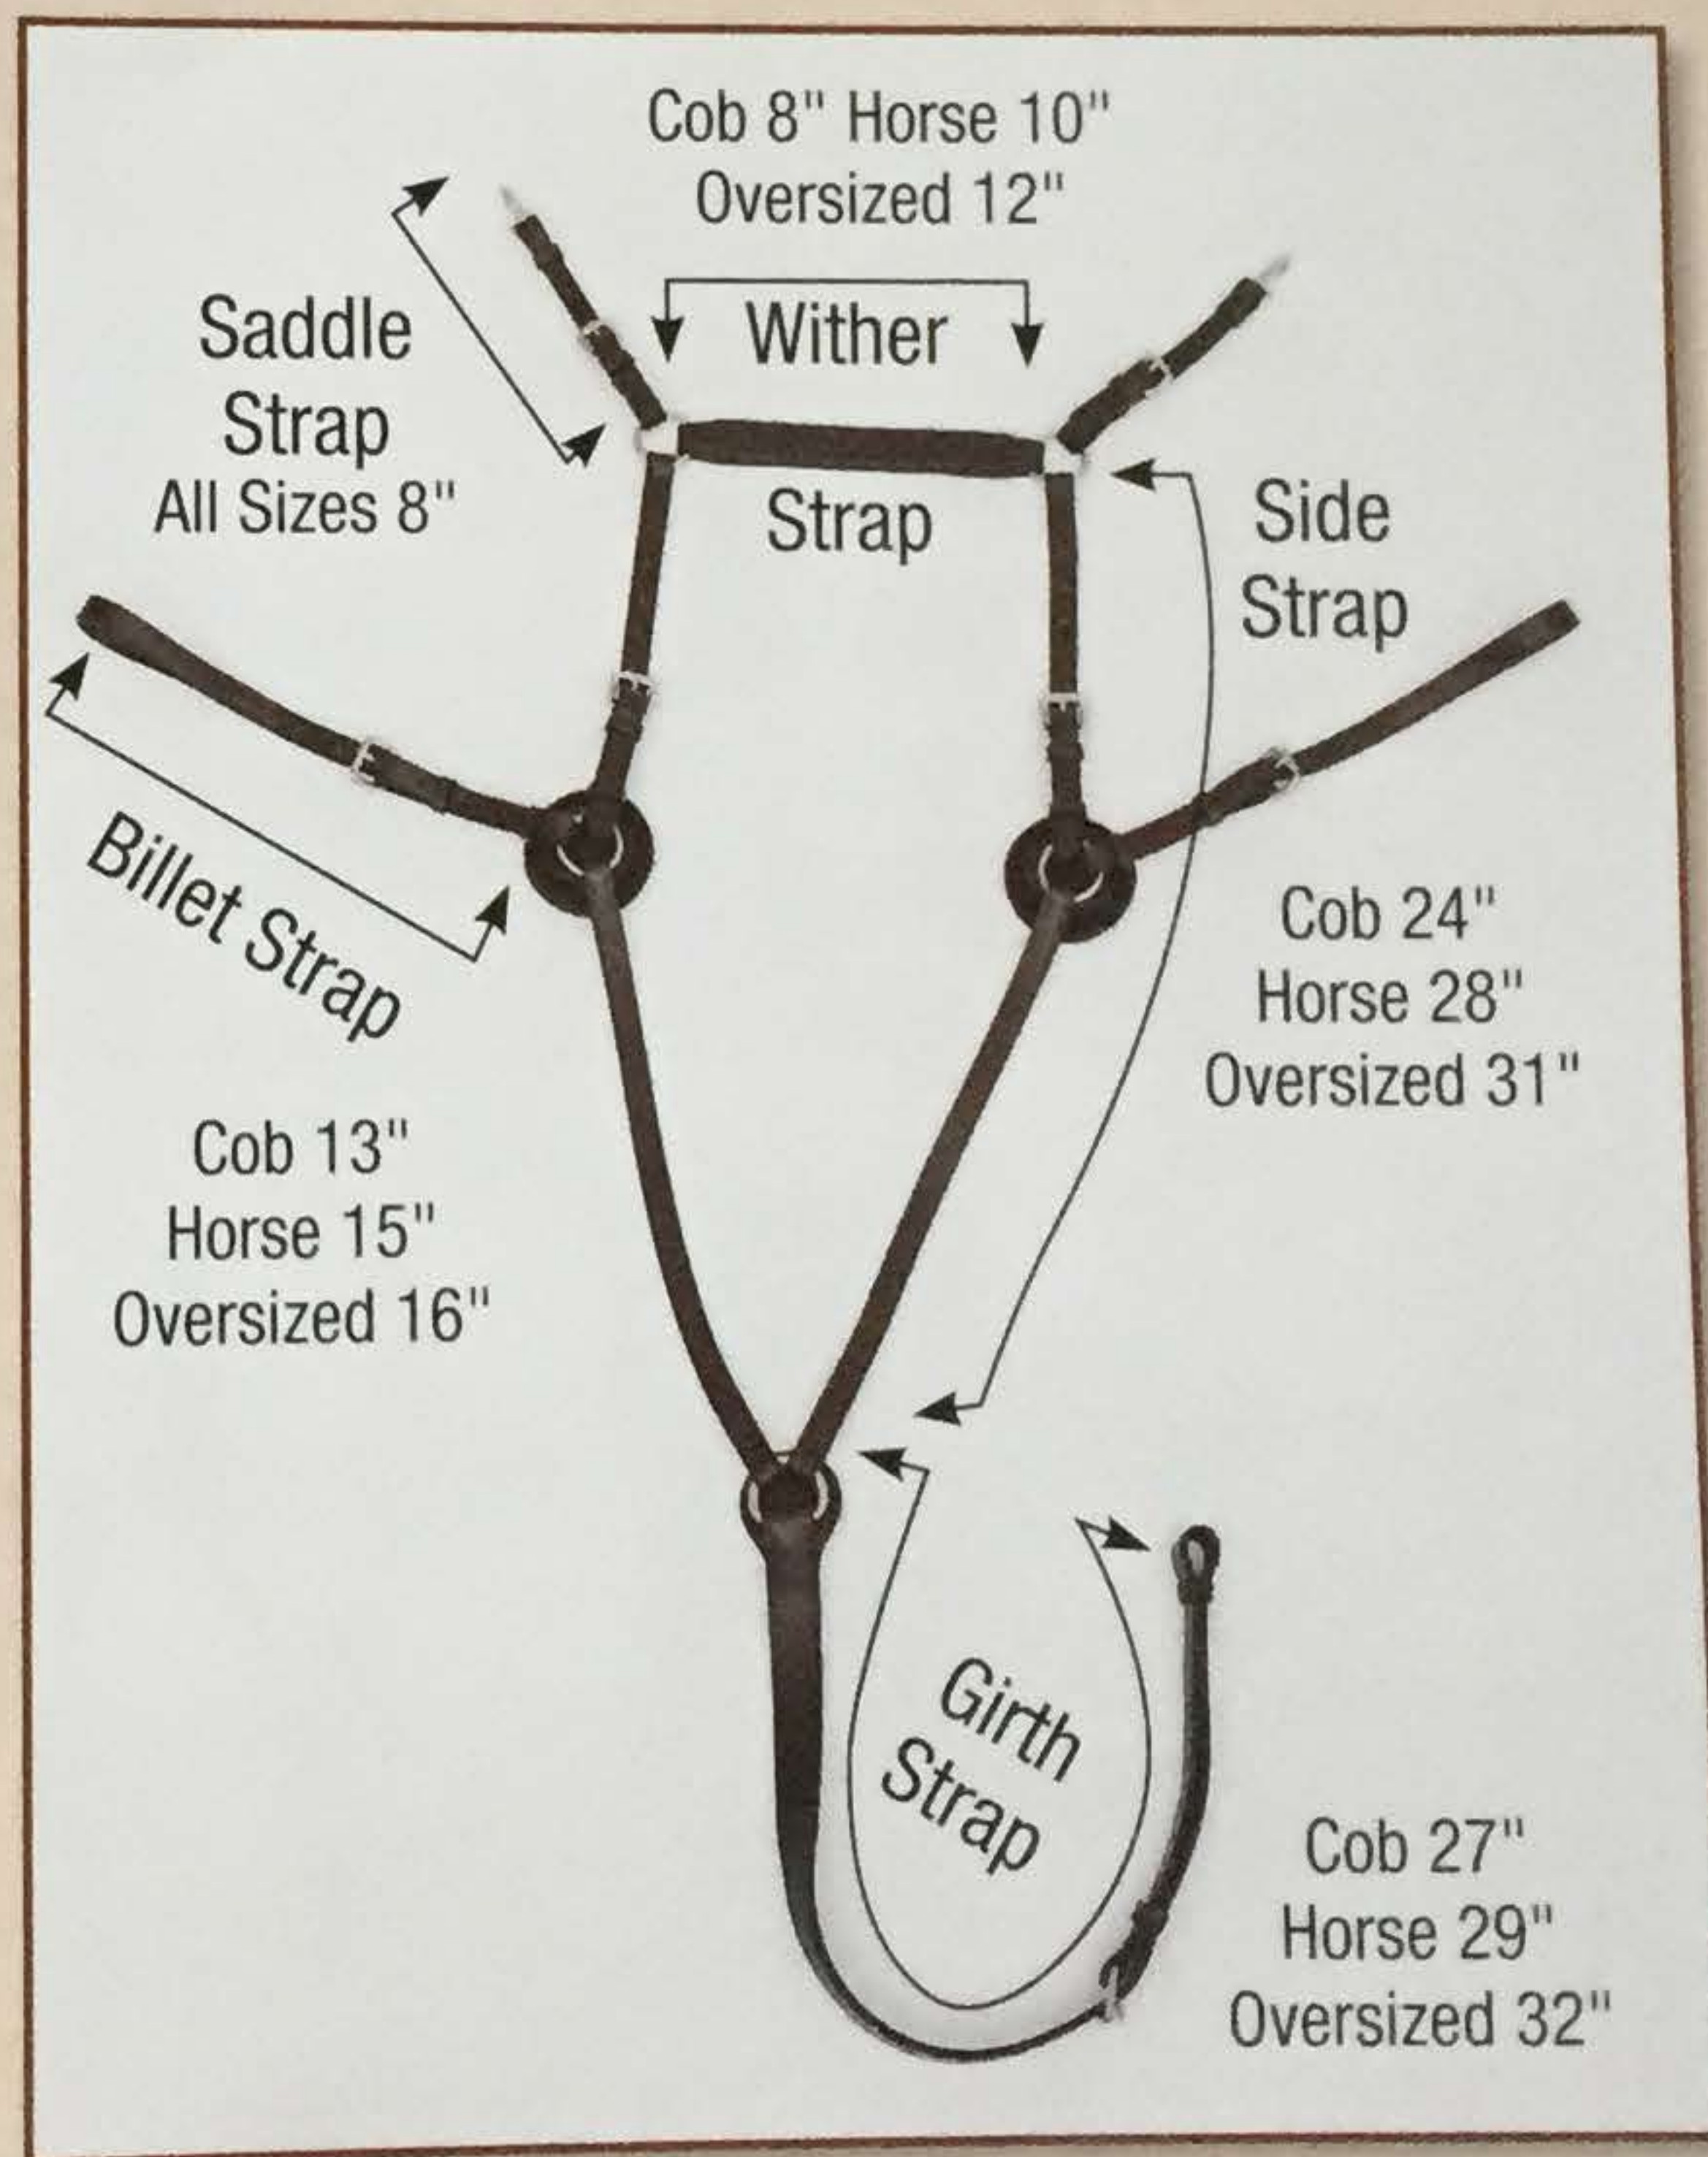

Available in SB or SS

#50 Standing Attachment – Cob, Horse and Oversized\$22.00

Available in Havana or Black • Solid Brass or SS Hardware

#383 5-Way Hunt Breastplate with Elastic Sidelstraps and Fleece
 Cob and Horse Size.....\$186.00
 Oversized.....\$189.00

*Available in Havana or Black
 Solid Brass or SS Hardware*

#347 3-Way Breastplate, All Leather with Fleece
 Cob & Horse\$153.00
 Oversized.....\$153.00

Breastplate Sizes
 For 14-14.3 hand horse order, Cob size.
 For 15- 15.3 hand horse order, Horse size.
 For 16-17 hand horse order, Oversized.
*If not sure which size to order,
 please call for more information.*

3 & 5-Way Fleece Included with Breastplate

#384 5-Way Hunt Breastplate, All Leather with Fleece
 Cob and Horse Size.....\$175.00
 Oversized.....\$178.00

*Available in Havana or Black
 Solid Brass or SS Hardware*