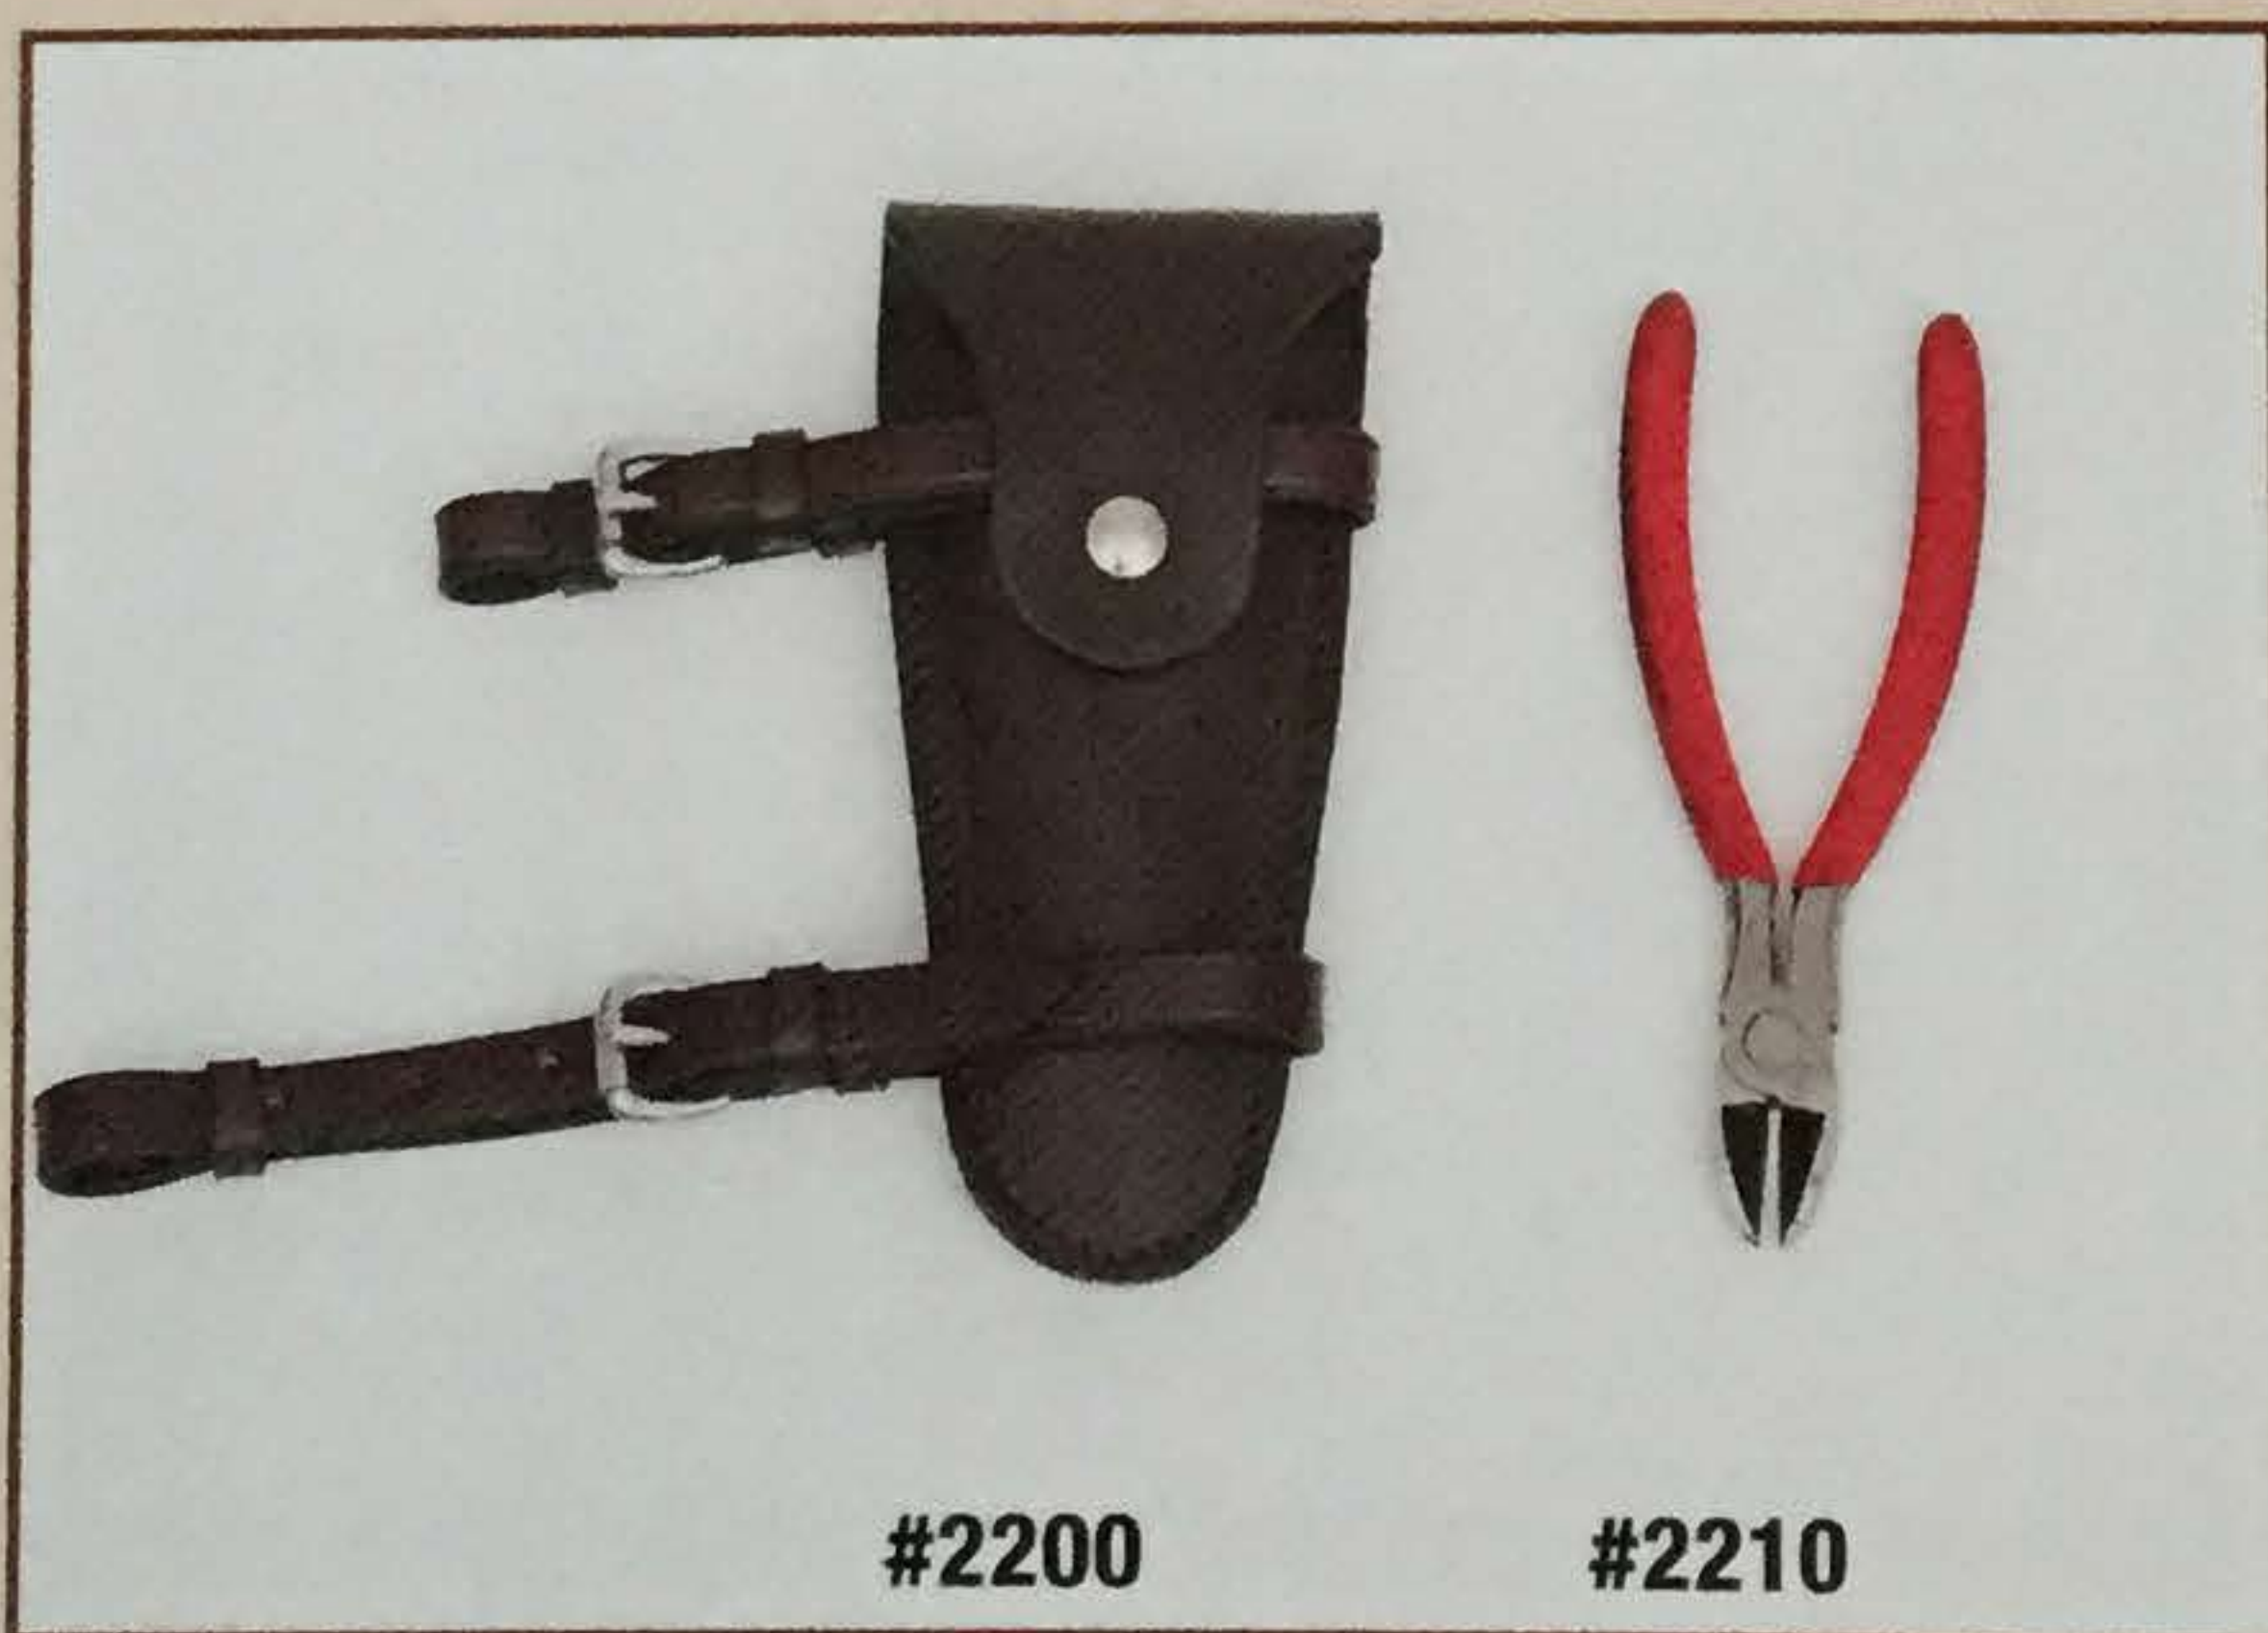

#2210 7" Wire cutters.....$33.75
#2200 Wire Cutter Case.....$68.00
#2210 + #2200 If You Buy as a Set.....$99.00

Available in Havana with SB or SS Hardware