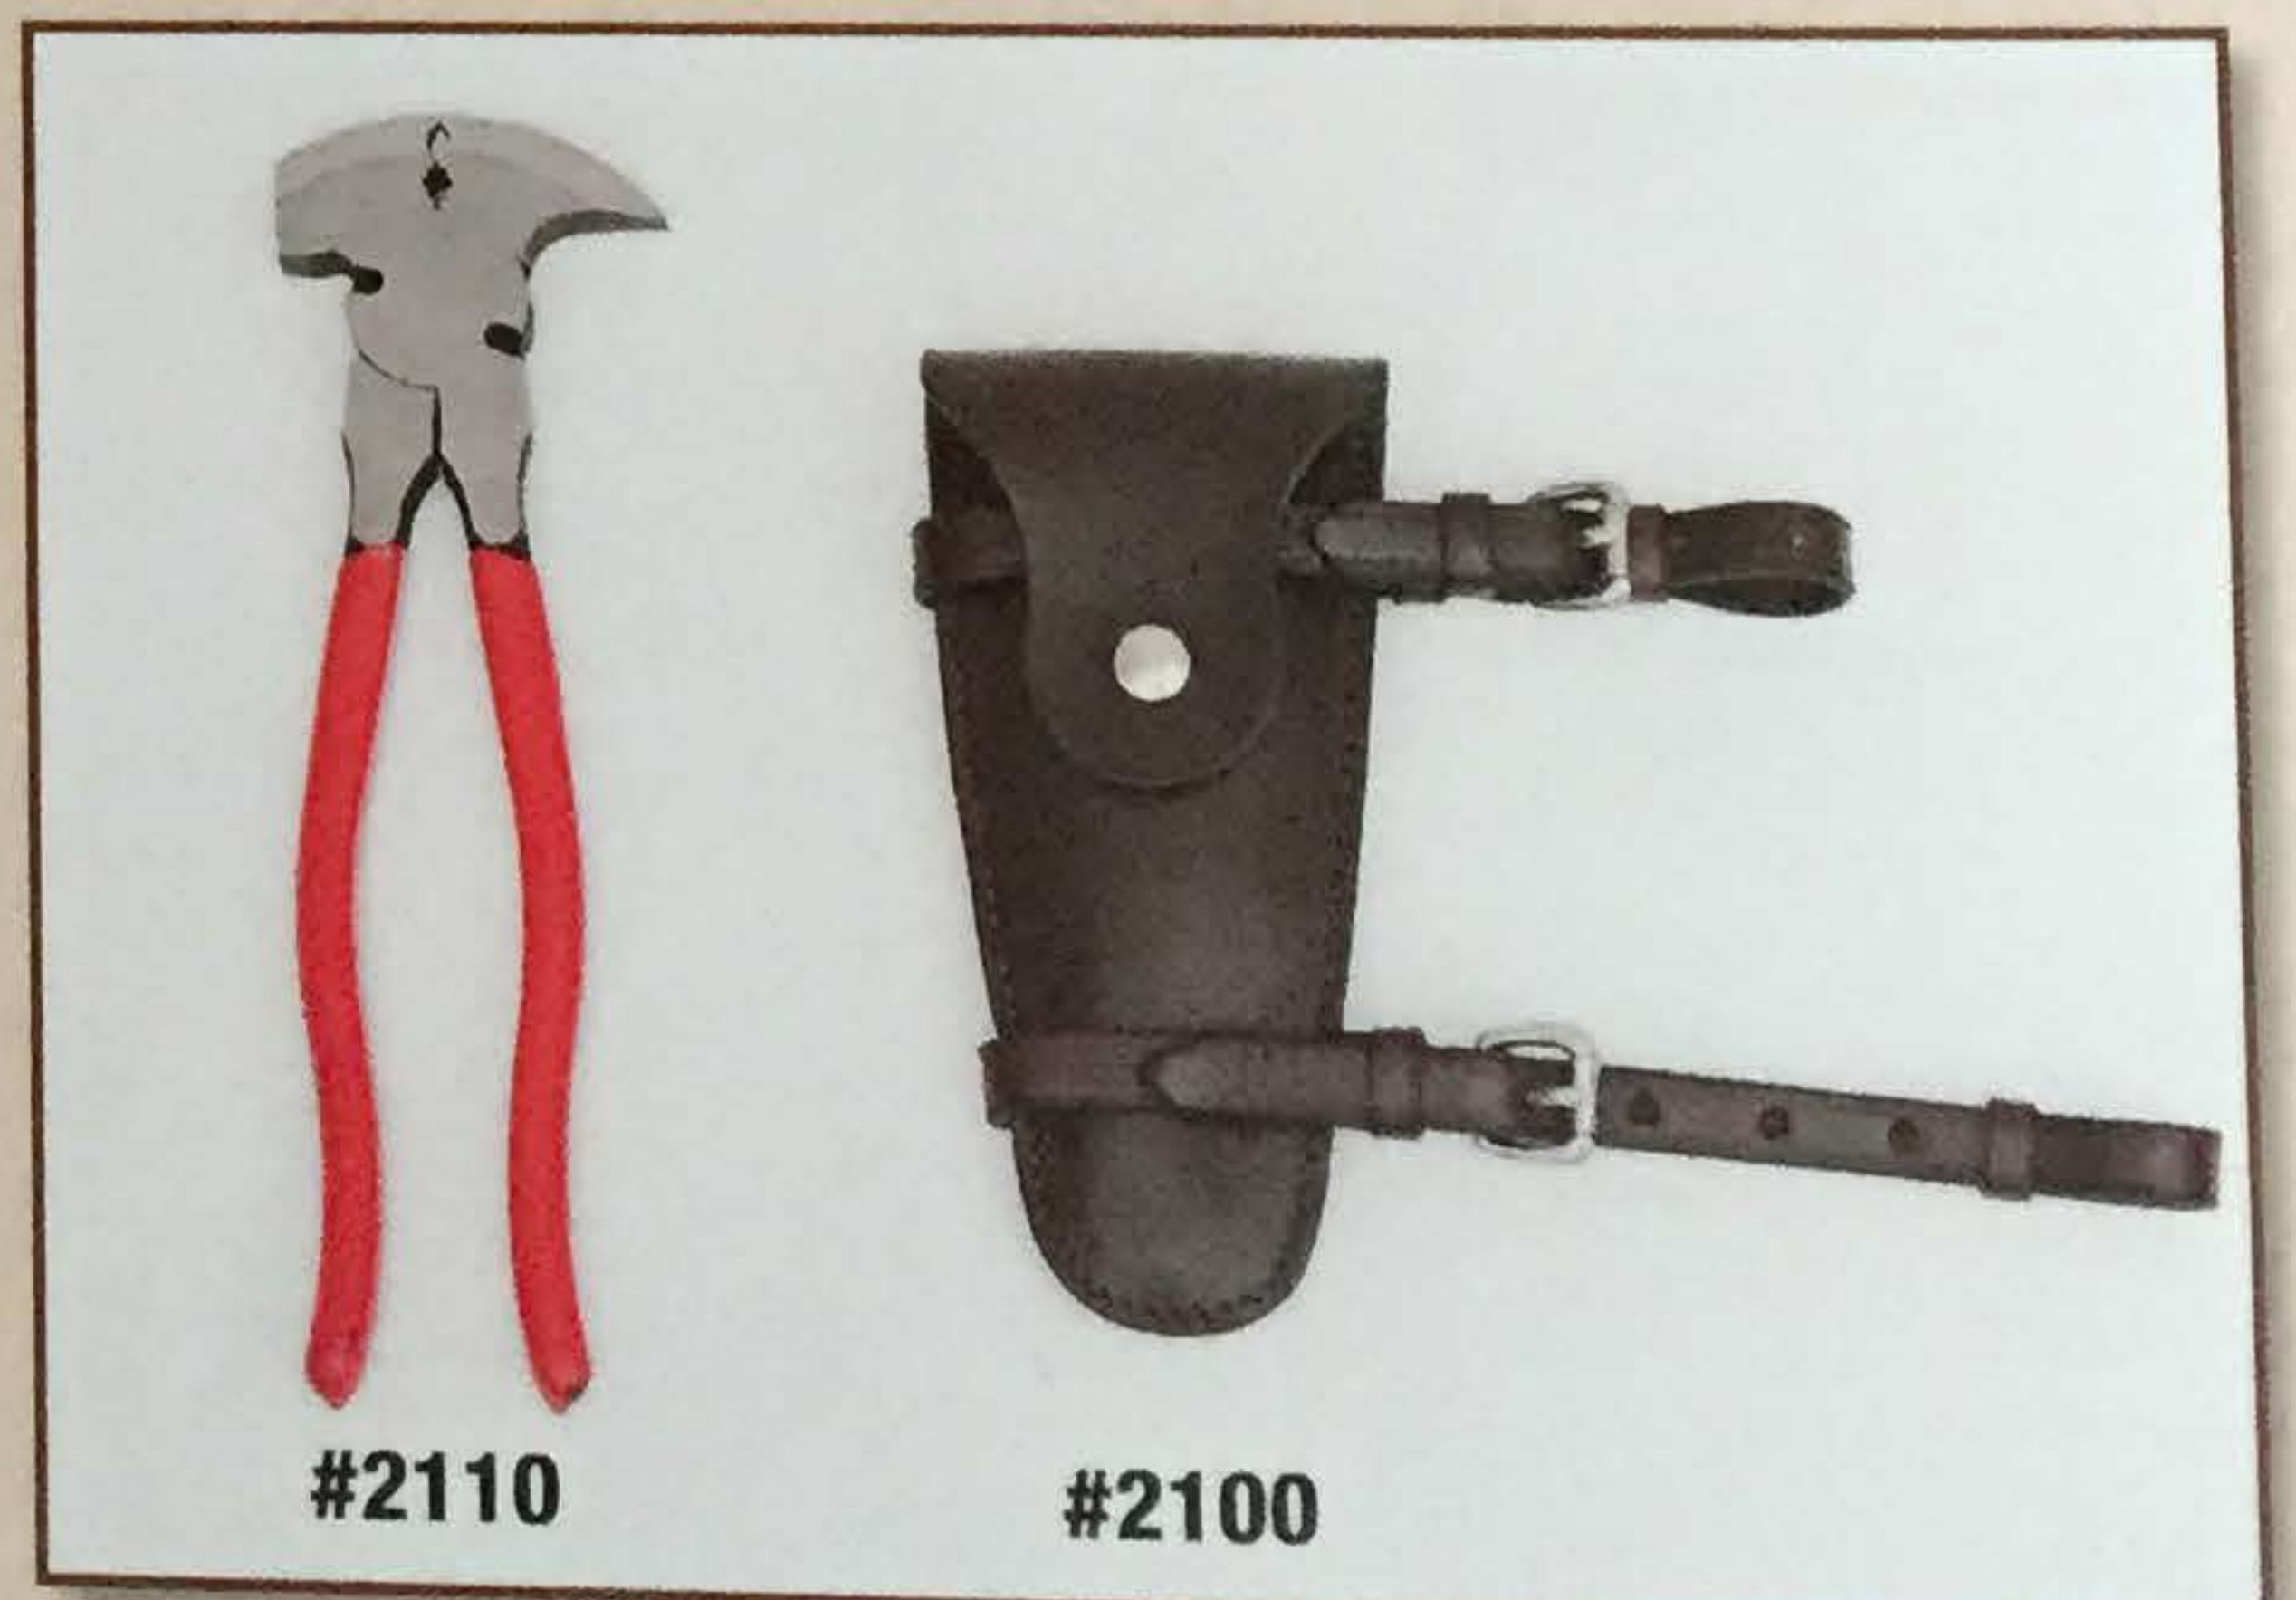

Available Upon Special Order

#2210 7" Wire cutters.....\$33.75
#2200 Wire Cutter Case.....\$68.00
#2210 + #2200 If You Buy as a Set.....\$99.00

Available in Havana with SB or SS Hardware

#2110 10 1/2" Fence Pliers\$18.95
#2100 Fence Pliers Case.....\$80.00
#2110 + #2100 If You Buy as a Set.....\$97.00