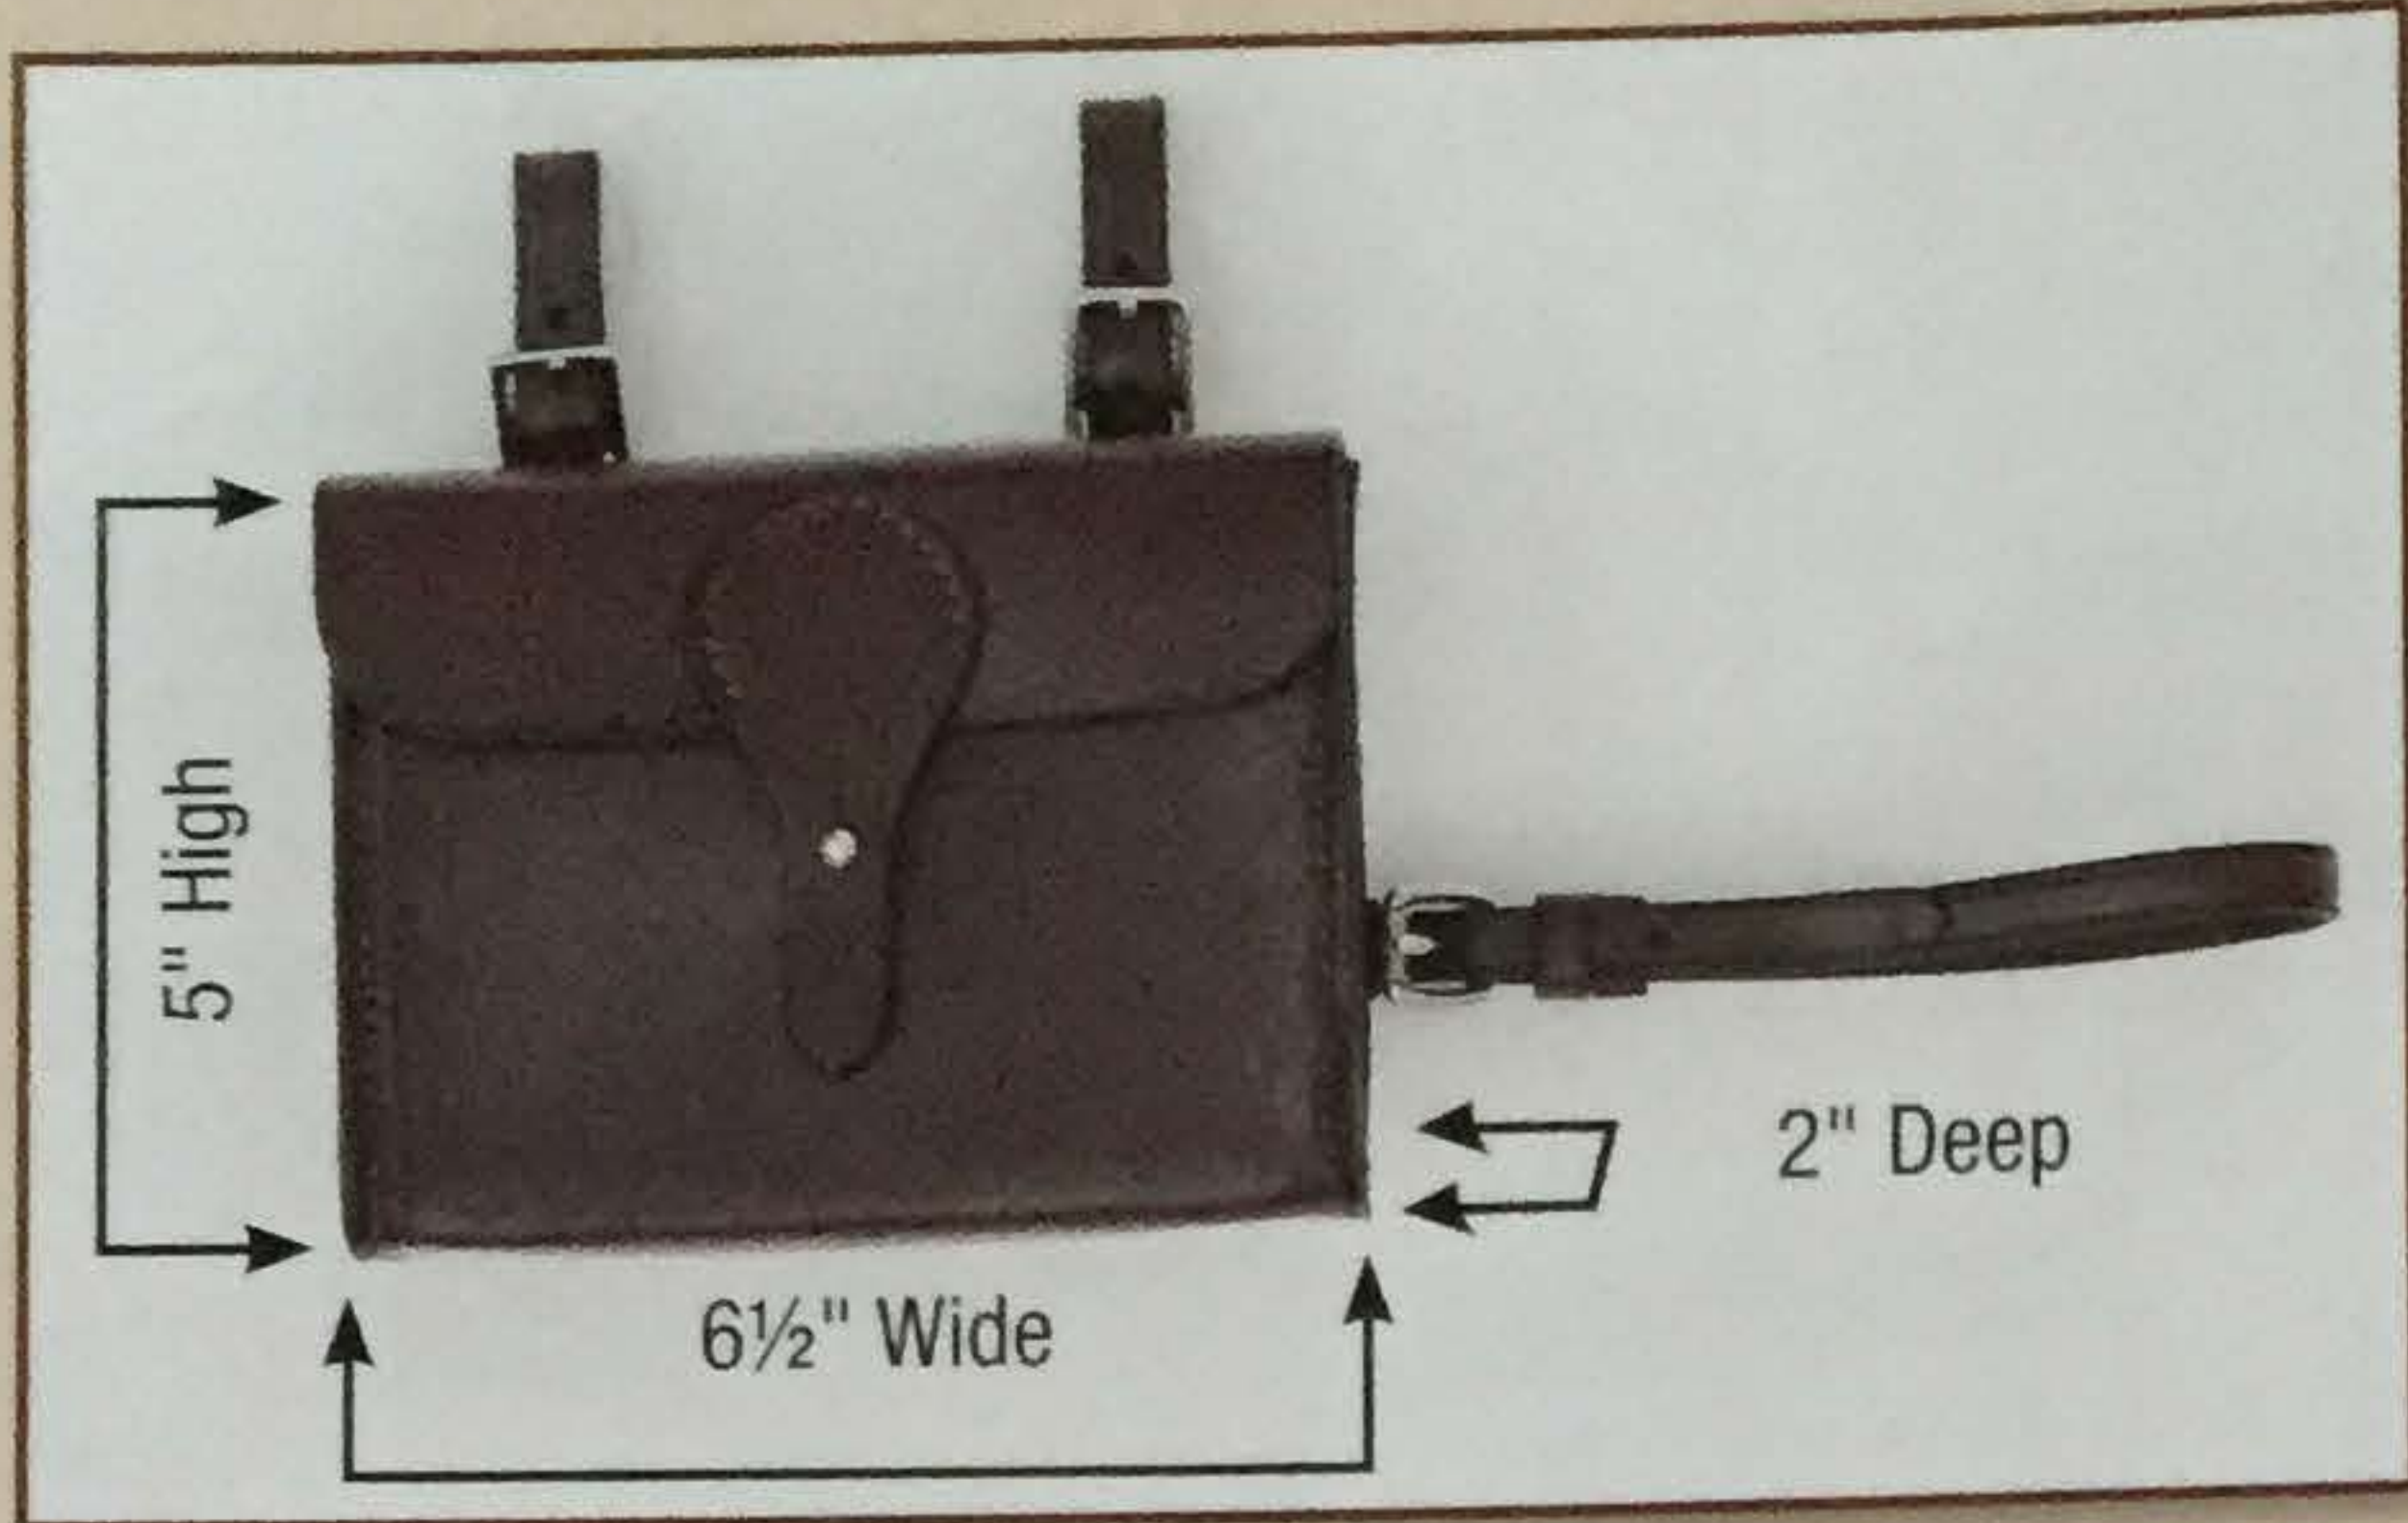

#200 Sandwich Case $95.00

Havana Only
Solid Brass or SS Hardware