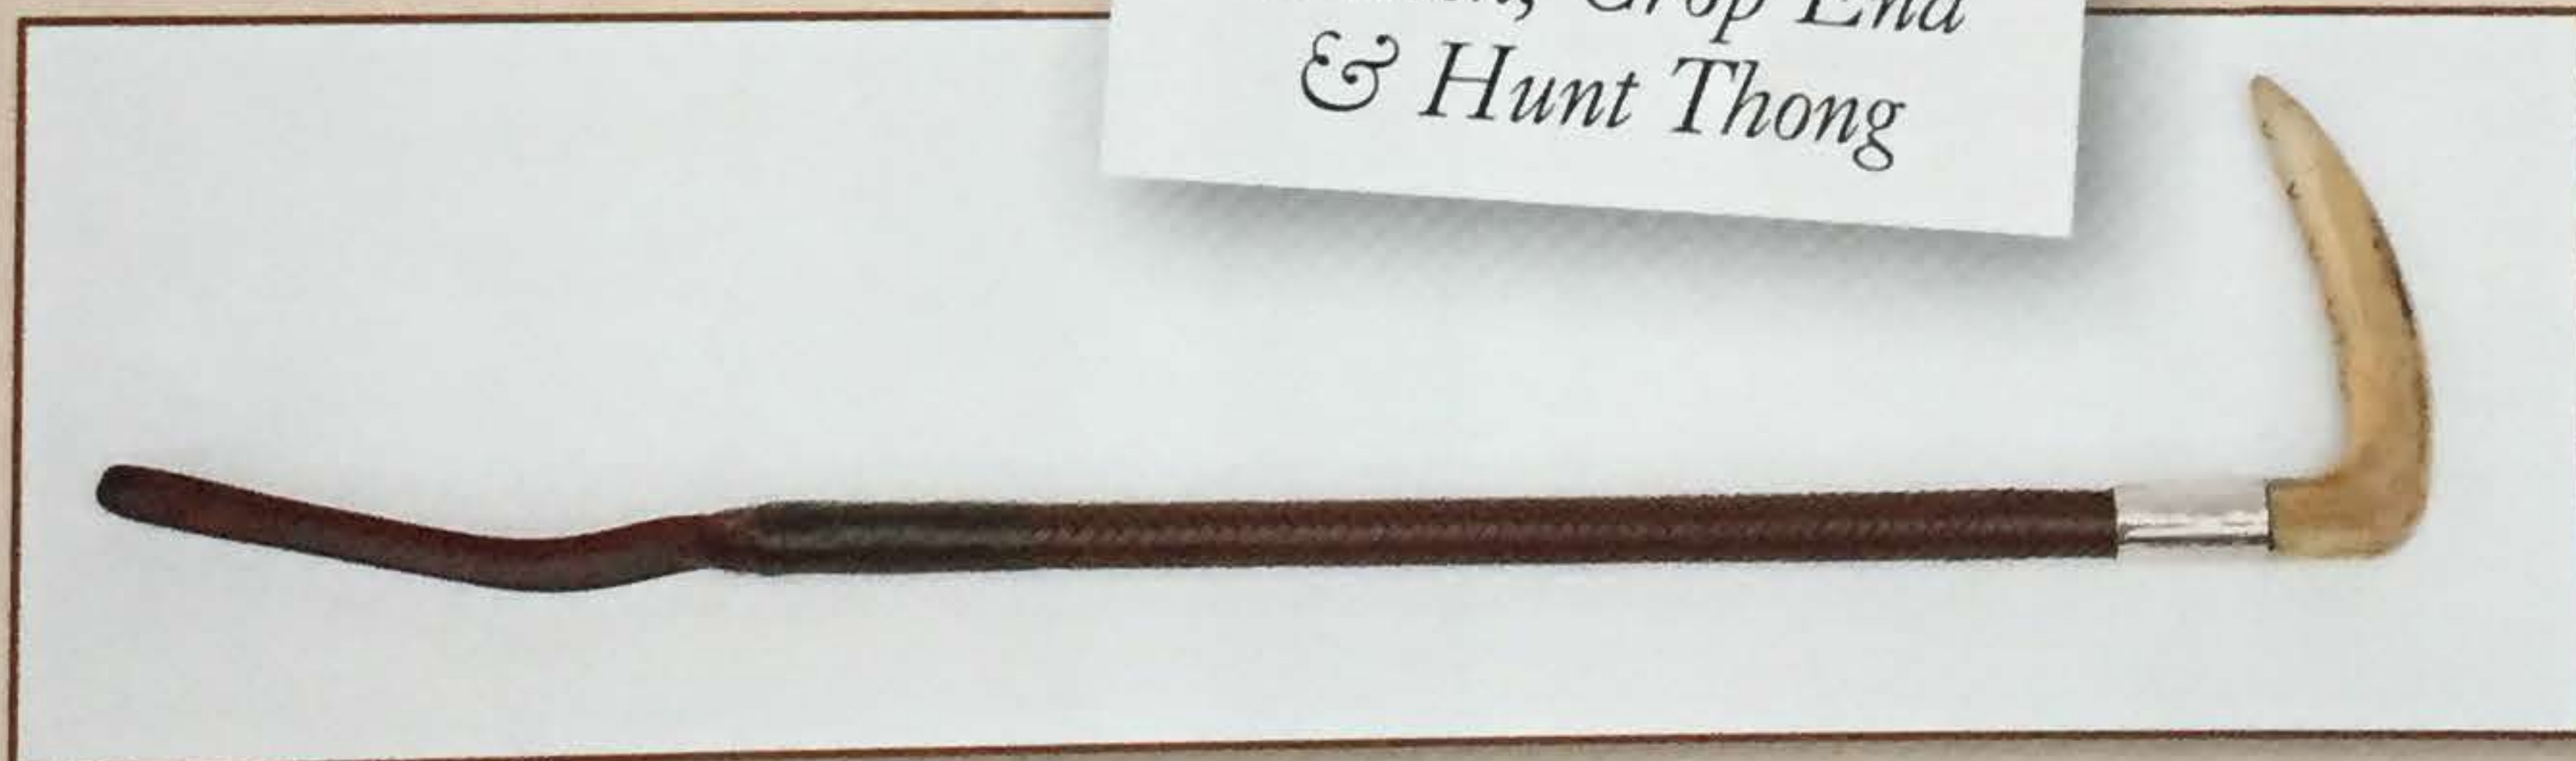

Hunt Crop $199.95

- #12340 Ladies'
- #12340 Men's
- #12340 Child's

Made in England