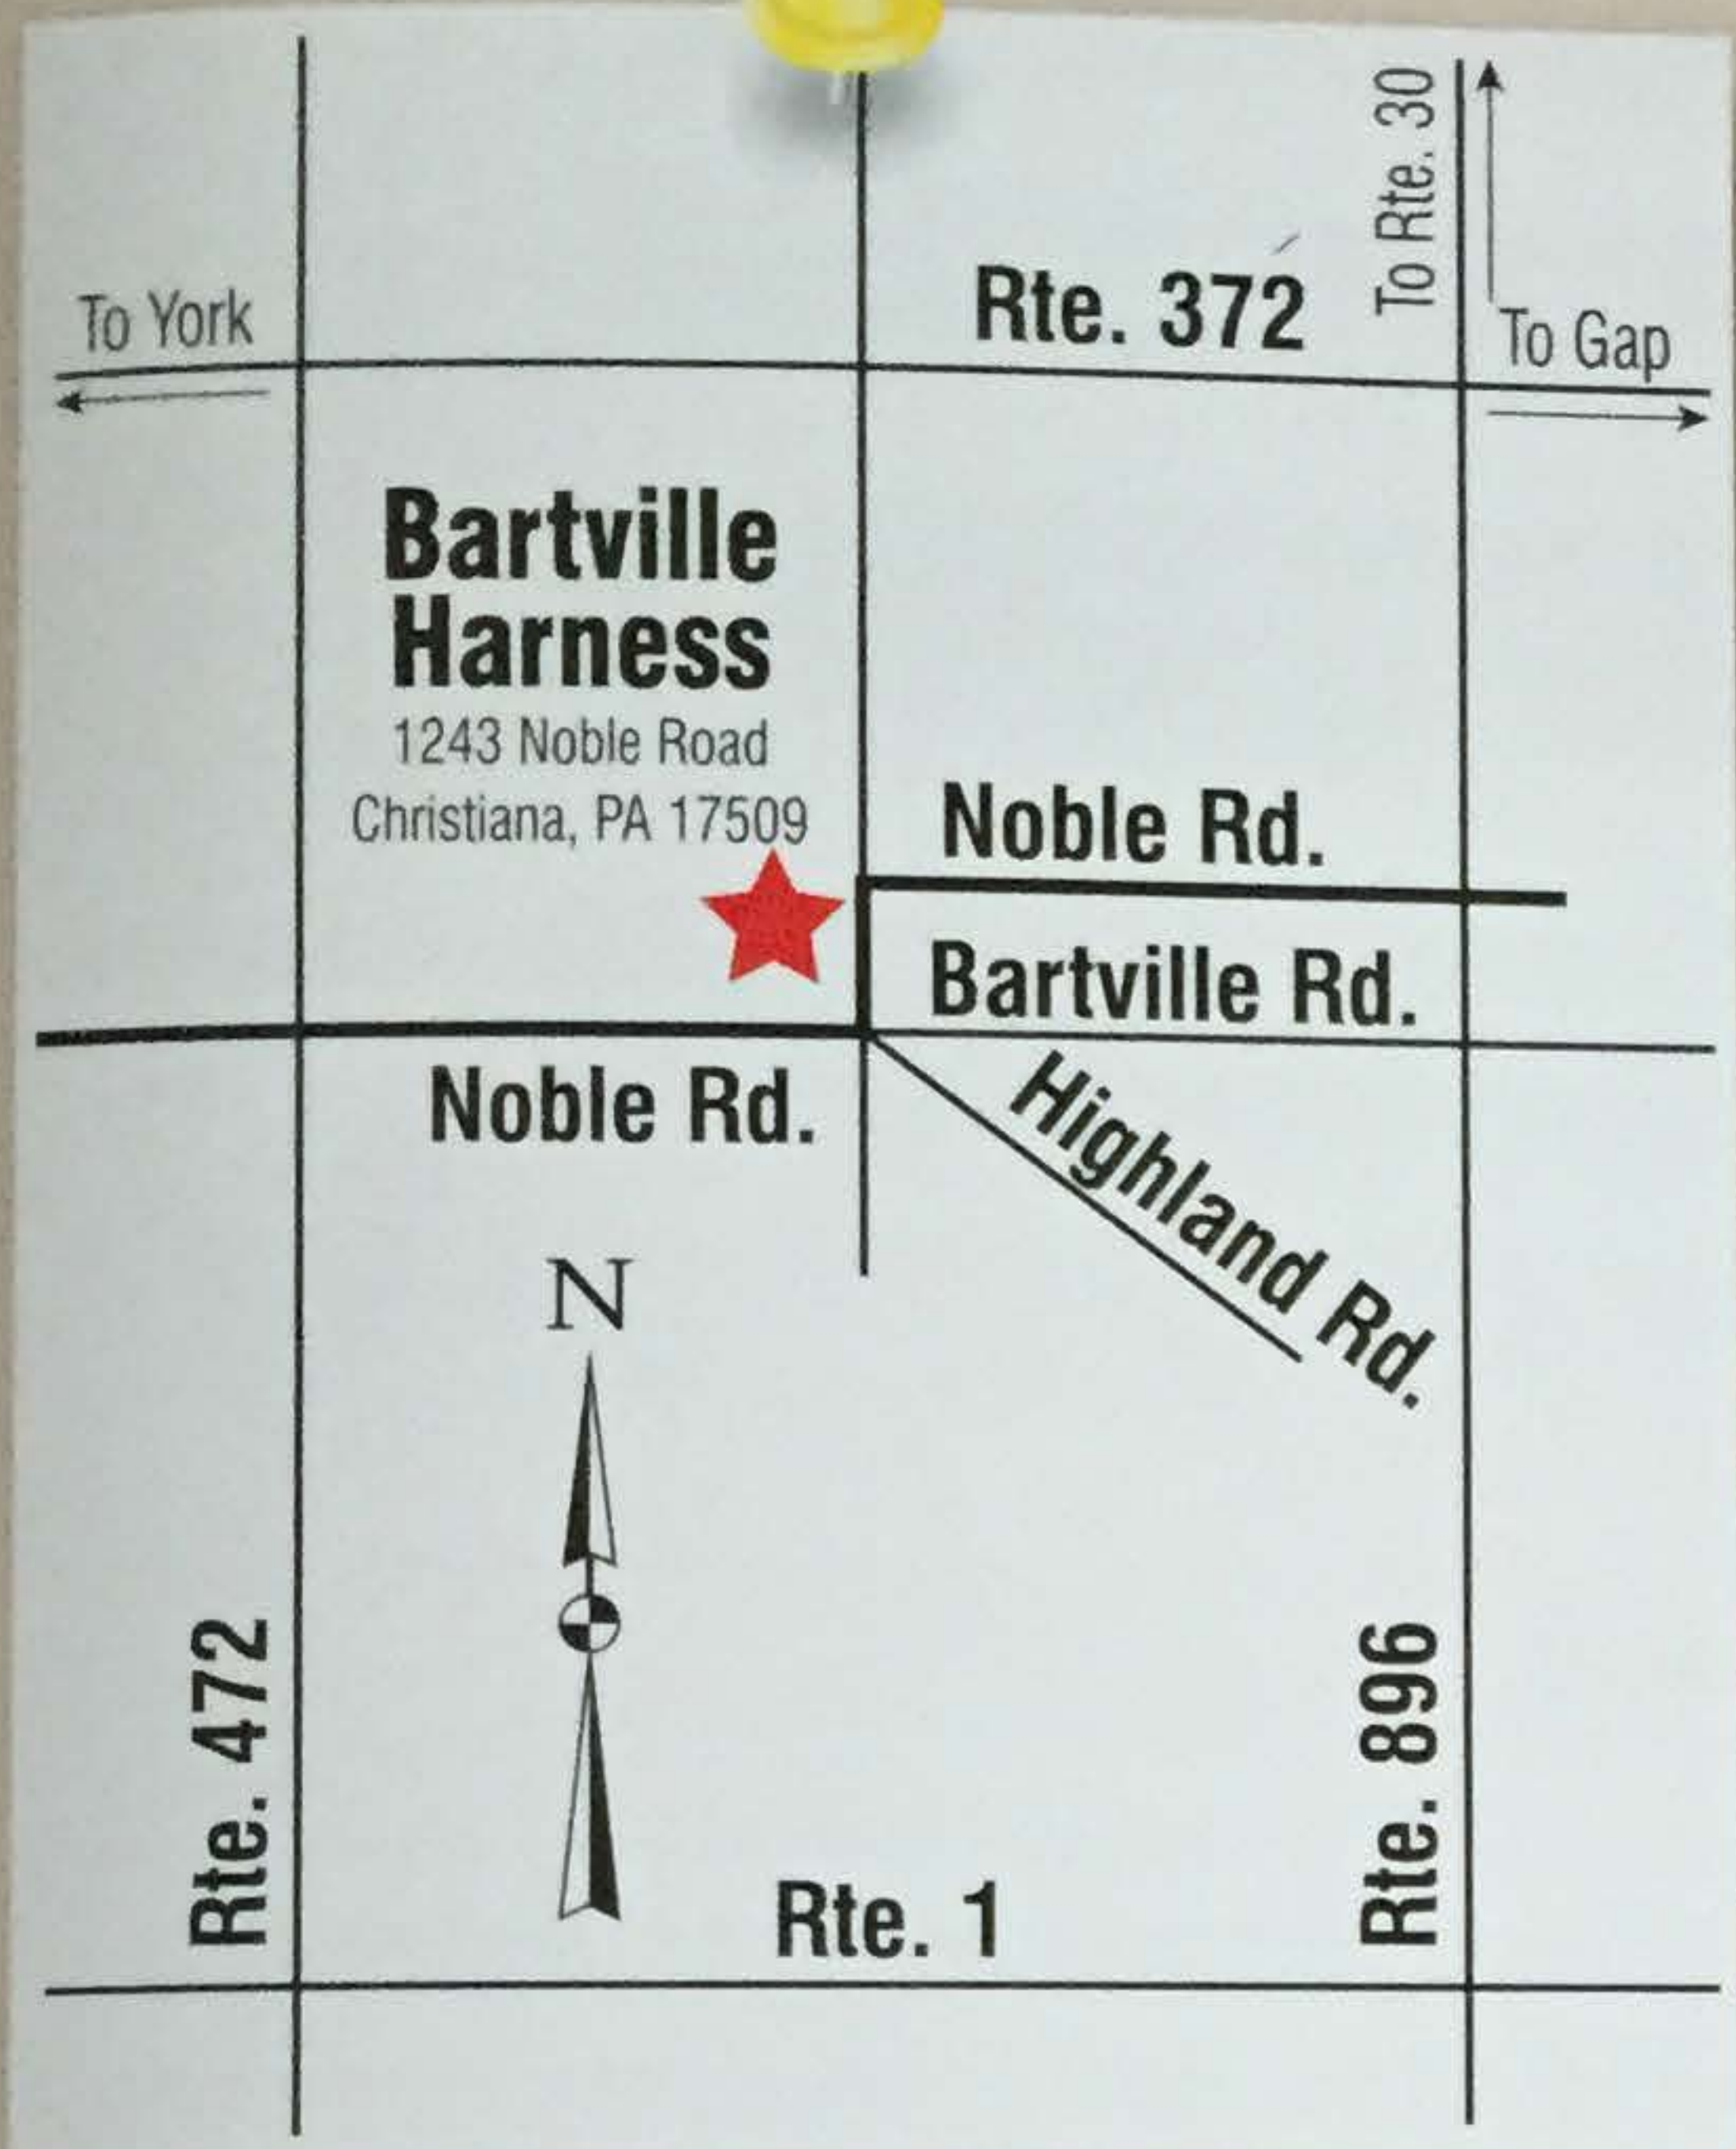

We Ship UPS

If you desire a particular method of shipping other than ground service, please indicate this when placing your order.

Store Hours

Mon., Tues., Wed., Thurs.	7:00 am - 5:00 pm
Saturday	7:00 am - 4:00 pm
Friday	7:00 am - 7:00 pm
Sunday	Closed

Holidays – Days We’re Closed

- Saturday, October 10, 2015
- Thanksgiving – Thursday, November 16, 2015
- Christmas – December 25-26, 2015
- New Years – January 1-2, 2016

Notice: Tuesdays and Thursdays through the month of November, we will close at 4:00 pm E.S.T.

Return Policy Guidelines

- If you are not satisfied with any of our products, just return it in its original condition.
- All short shipments and pricing errors must be reported within 5 days of delivery.
- Under no circumstances will freight charges be credited unless the item is defective or an error has been made in order entry or shipping.
- Under no circumstances will any customer be credited for special orders.

Special Orders

A 25% charge will be added to a special order. A deposit may be required on all special orders.

Price Changes

All prices are subject to change without notice.

Abbreviations

D = Draft	HA = Havana	CP = Chrome Plated
OS = Oversize	BK = Black	SB = Solid Brass
H = Horse	MB = Medium Brown	SS = Stainless Steel
C = Cob	CH = Chestnut	ZP = Zinc Plated

Index

Belts & Bracelets	32 & 37
Beta Racing Tack	11
Breastplates, Martingales, & Attachments	16, 31, 32, 33
Bridles	22 & 23
Bridle Parts	24 & 25
Dog Collars & Leashes	4 & 5
Exercise Saddles	20
Fox Hunt Accessories	34 & 35
Gifts	6
Girths	30
Hard to Find Items	26
Halters – Leather & Nylon	19, 20, 21
Horse & Leather Care	10
Leads – Leather & Cotton	17 & 18
Leather Racing Tack	14 & 15
Name Plates	39
Nylon Racing Tack	12 & 13
Rain Coats & Pants	7
Reins	28 & 29
Riding Accessories	7
Stable Accessories	8 & 9
Stirrup Leathers	27
SSG Gloves	38