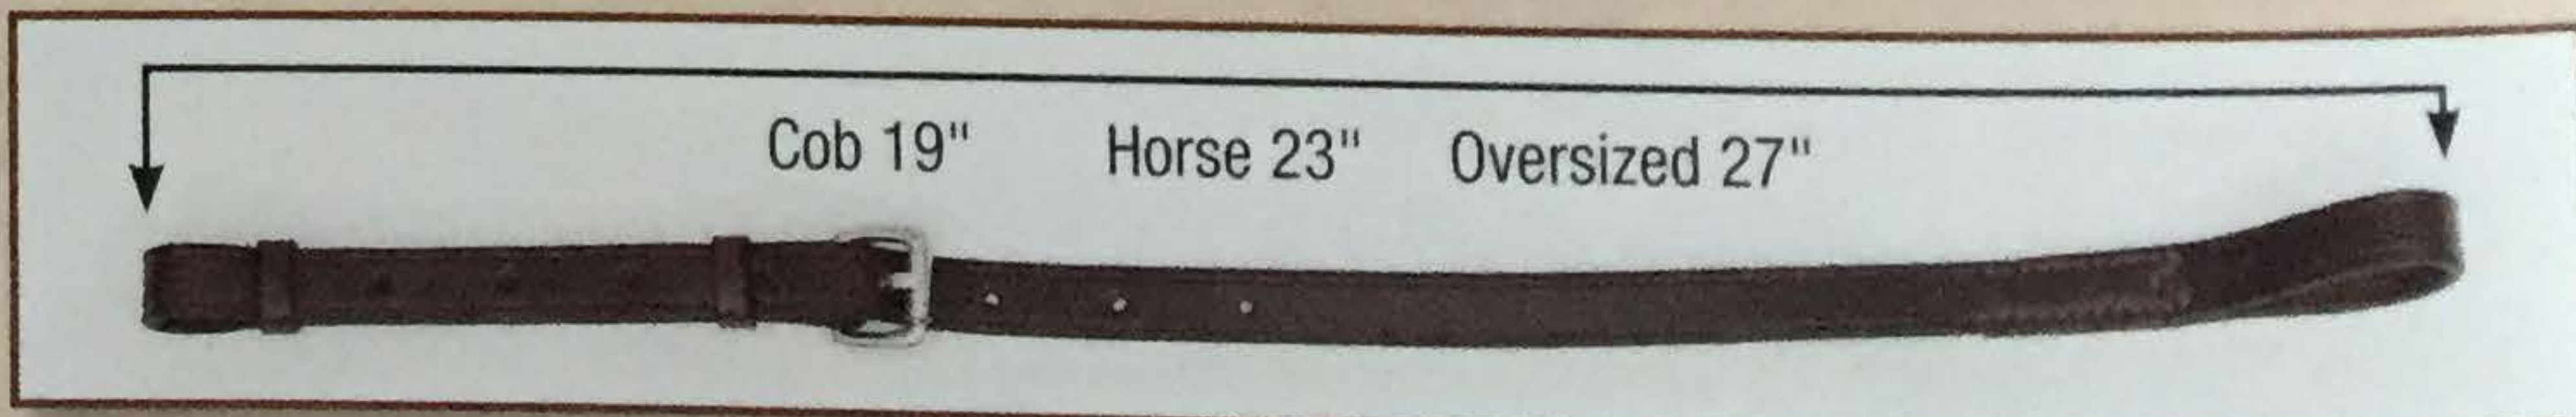

#50 Standing Attachment – Cob, Horse and Oversized $22.00

Available in Havana or Black • Solid Brass or SS Hardware