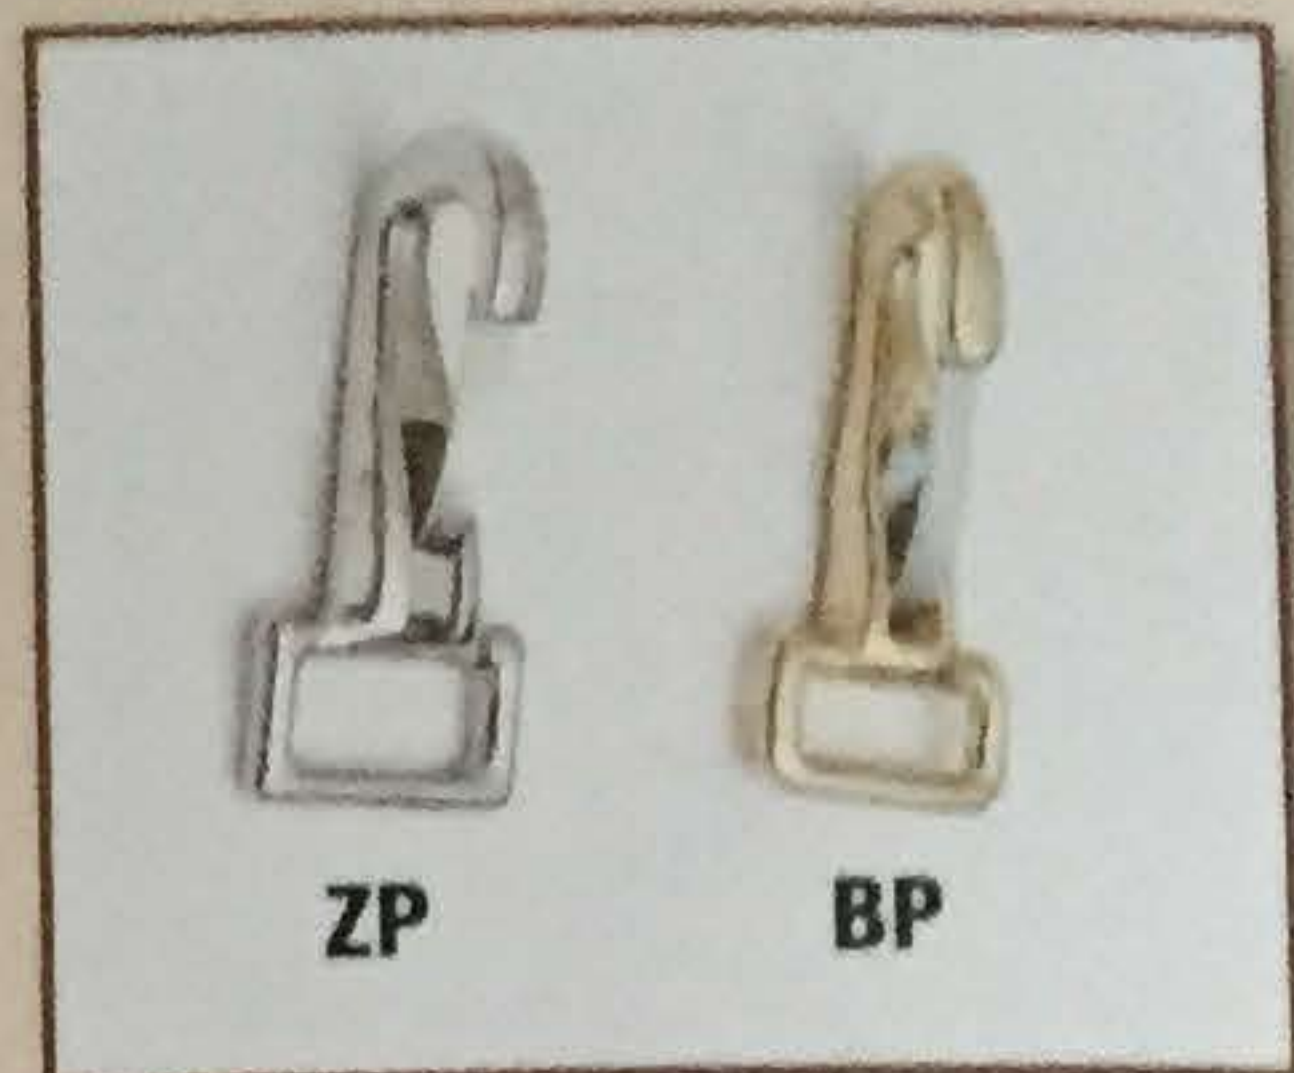

Flat Hunt Bridle

- #160 Cob Size.....\$115.00
- #162 Horse Size.....\$118.00
- #164 Oversized.....\$121.00
- #165 Draft.....\$139.00

Available in Havana or Black
 Solid Brass or SS Hardware

#NF Clincher Browband, Cob, Horse, Oversize \$26.95

#NF162
 Fancy Stitched Hunt
 Bridle, Horse Size Only,
 with Reins \$299.95

Detail on Nose, Brow, & Reins

#83 Hunt Breastplate with Elastic Side Straps
 Cob and Horse Size.....\$147.00
 Oversized.....\$150.00

*Available in Havana or Black
 Solid Brass or SS Hardware*

#47 Hunt Breastplate
 Cob and Horse Size.....\$135.00
 Oversized.....\$138.00

*Available in Havana or Black
 Solid Brass or SS Hardware*

#340 5/8" Snap for Breastplate Saddle Straps \$.80